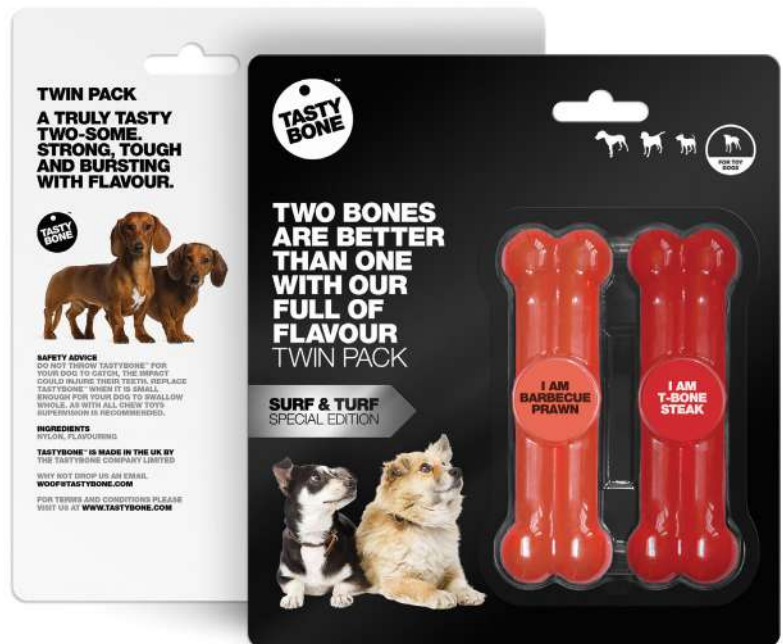

GESTBRG

5 060006 746200

GESTBTC

DIMENSIONS

Packaged size: Approximate Height x Width x Depth: 220mm x 145mm x 25mm

LEADER OF THE PACK

MULTIPACKS ARE EVERYTHING YOU NEED ROLLED INTO ONE PERFECT PACKAGE. THE DIFFERENT TOYS AND FLAVOURS PROMOTE CORRECT CHEWING BEHAVIOUR AND HELP TO KEEP DOGS ENTERTAINED FOR HOURS.

NYLON TWIN PACK TOY

PRODUCT DESCRIPTION

TastyBone™ has been tested on the most vigorous of chewers – it satisfies every bit of your dog’s urge to gnaw and is packed with irresistible flavours. With every bite your dog’s gums and teeth become stronger and healthier, protecting against infections, tooth loss and vets’ fees... and with a TastyBone™ firmly gripped in its mouth, your dog won’t be chewing up anything else either.

TastyBone™ is perfectly safe to ingest – small fragments will pass through your dog’s system harmlessly. TastyBone™ can be washed in soap and water too, and because it’s so tough, it lasts for ages and ages.

INGREDIENTS

Nylon, Flavouring.

AVAILABLE IN 4 TASTY FLAVOUR COMBINATIONS

DIMENSIONS

Packaged size: Approximate Height x Width x Depth: 195mm x 175mm x 20mm

NYLON TWIN PACK SMALL

PRODUCT DESCRIPTION

TastyBone™ has been tested on the most vigorous of chewers – it satisfies every bit of your dog's urge to gnaw and is packed with irresistible flavours. With every bite your dog's gums and teeth become stronger and healthier, protecting against infections, tooth loss and vets' fees... and with a TastyBone™ firmly gripped in its mouth, your dog won't be chewing up anything else either.