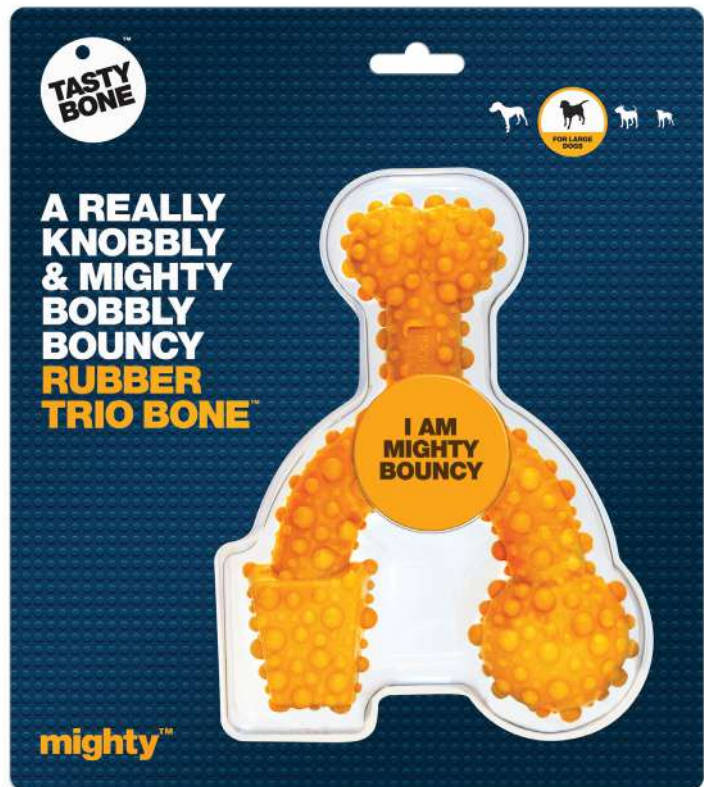

I FLOAT

I BOUNCE

I'M DURABLE

mighty™

**RUBBER
TRIO BONE
LARGE**

PRODUCT DESCRIPTION

Mighty TrioBone™ has proven durable and resilient, even to the strongest of dogs. Mighty TrioBone™ is virtually indestructible and can withstand rough and tough playtime. Twist it, bend it, shape it, Mighty can take it... and if that isn't enough it floats and bounces too. This Mighty Rubber TrioBone™ might well be the perfect dog toy.

SAFETY ADVICE

Replace Mighty if it becomes small enough for your dog to swallow whole. As with all toys supervision is recommended.

INGREDIENTS

Elastomer, Colouring.

AVAILABLE IN 1 COLOUR

MLTB

DIMENSIONS

Packaged size: Approximate Height x Width x Depth: 260mm x 230mm x 60mm

I FLOAT

I BOUNCE

I'M DURABLE

FOR LIGHTER CHEWERS

**FLEXIBLE PRODUCTS ARE OUR SOFTEST AND
LIGHTEST RANGE AND ARE IDEAL FOR TOY DOGS
AND TEETHING PUPPIES. SOFTER CHEWING
ALSO PROMOTES BETTER ORAL HYGIENE.**

FLEXIBLE BONE TOY

PRODUCT DESCRIPTION

Our Flexible Bone is designed for light to medium chewers, and also to meet the needs of teething puppies. Chewing not only facilitates teething but also makes sore gums feel better. Puppies and young dogs have delicate teeth that can be damaged by hard chews. We have developed a softer pliable bone that could prevent damage to their teeth. We recommend you replace Flexible Bone when the ends are worn or if it becomes too small for your dog to chew safely. Flexible Bone is perfectly safe to ingest – small fragments will pass through your dog's system harmlessly. Our Flexible Bone is not recommended for strong chewers. For strong chewers we recommend our nylon TastyBones and MegaBone.