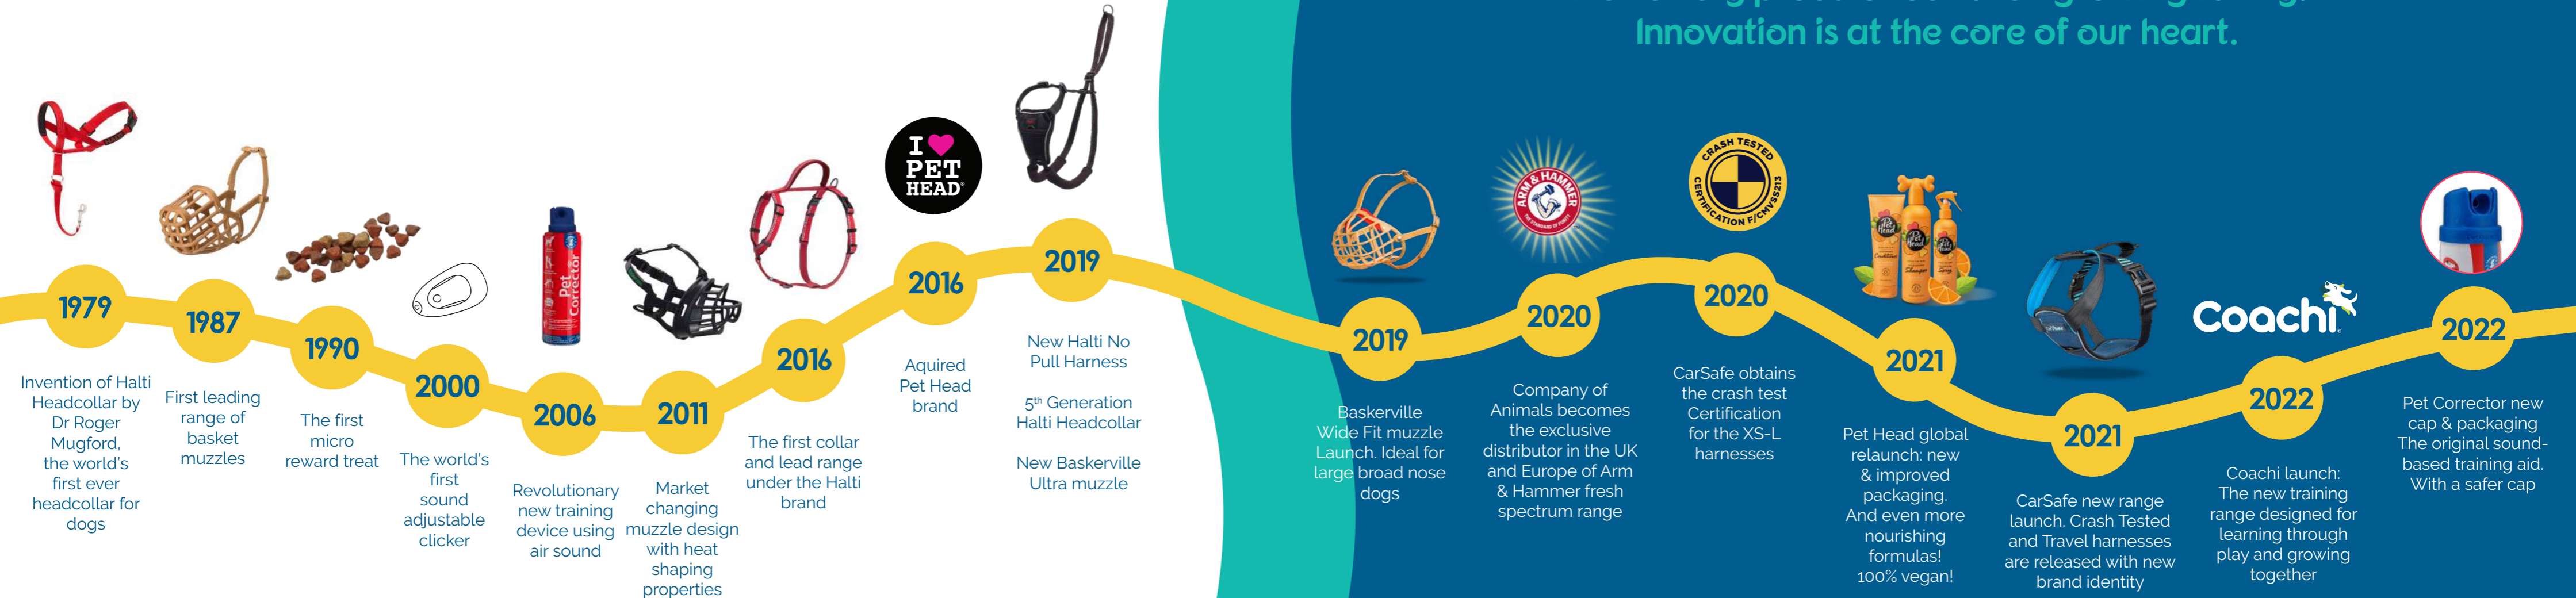

Company of Animals values & pillars

Create

We never stand still. We love to innovate. We know we have great products but, we can always be better and do more.

Honest

Nobody is harder on us than ourselves. We have to be. We always try to do the right thing by pets and their owners and strive to merit their trust, as their pet has such an important place in their hearts and families.

Playful

We take what we do very seriously. But ourselves? We are a fun team that enjoys developing positive & happy relationships with our stakeholders.

Passionate

We love animals and work hard to make them happier every day. It's that simple.

As a family owned business, we have values that we stand by. Things that we really, **truly believe in.**

Over the last 40 years...

We're very proud of our ever-growing family.
Innovation is at the core of our heart.