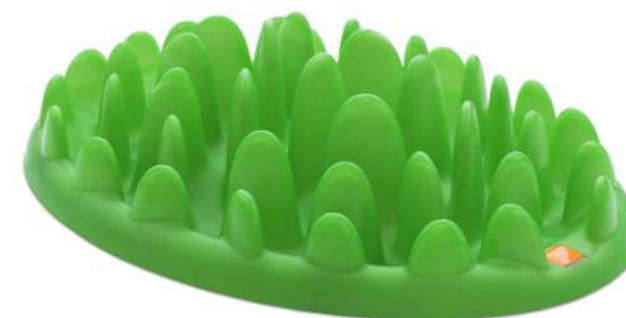

slow feeders®

Dogs

Mini & Regular

Cats