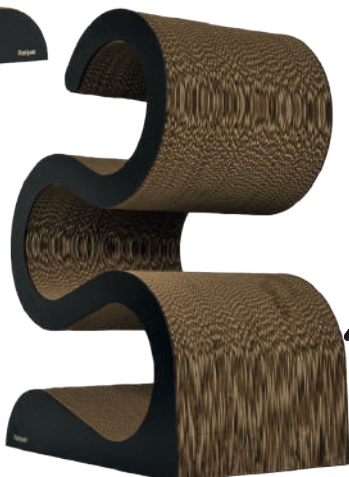

For our
big hearted
little friends

42

Rotipet