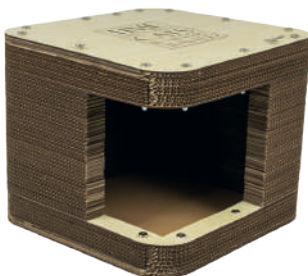

Choose whether you prefer round or square, and select a color. We'll take care of the rest.

DIMENSION
39X39X34 CM

Item Code
RTP 2003

Dark Wood

Light Wood

Black

NOTE THAT!

Let's remember that all Rotipet scratching models, prioritize your cat's health by using breathable, 100% recycled cardboard.