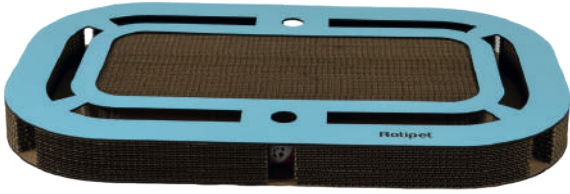

DIMENSION
50X50X40 CM

Item Code
RTP 2044

Dark Wood

Anthracite

Light Wood

Black

BELLA

Our lovely Bella. Which is more fun, scratching or chasing after the ball? But the best part is being able to rest on Bella's comfortable mat when tired. We think 'Cotton Pink' suits Bella perfectly, but no matter which of the MDF colors you choose, or cartoon patterns you like most, this flying carpet will become the ideal entertainment area for your cat. Isn't chasing jingling balls around really fun?