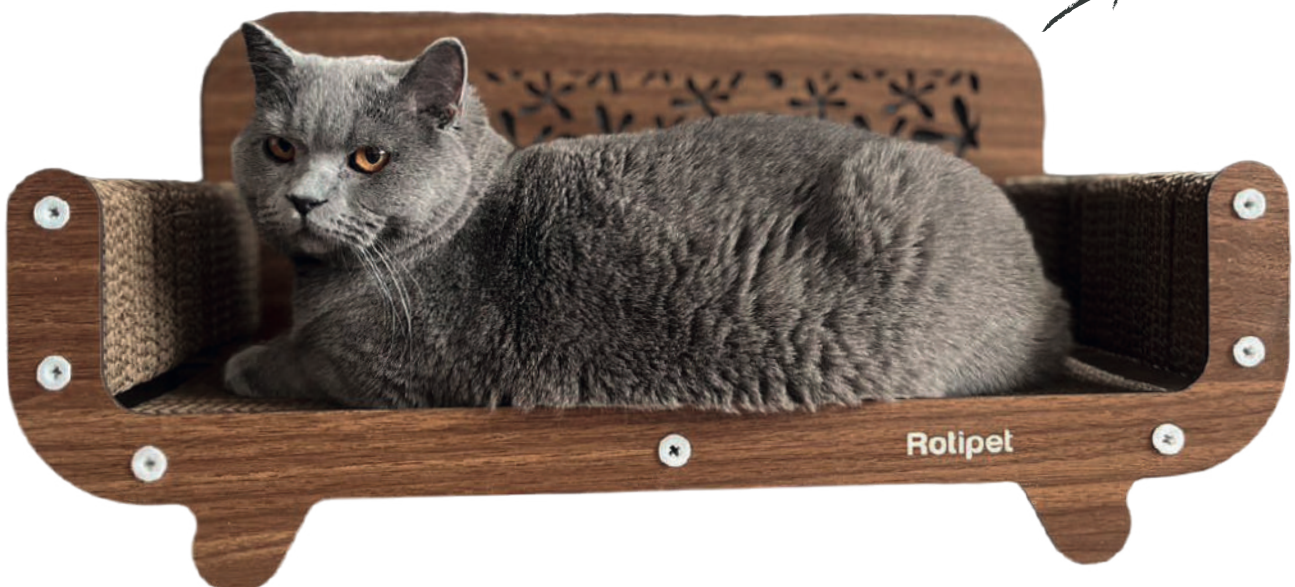

Baby Blue

Cotton Pink

MDF

We leverage the advantages of Medium Density Fiberboard (MDF) to craft decorative and entertaining scratching boards for your beloved feline companions.

MDF's versatility allows us to create diverse and stylish designs that seamlessly blend into your home decor. With our wide range of colors, you can find the perfect scratching board to complement your interior style while providing your cat with a fun and engaging scratching experience.

Not only do our MDF-based scratching boards add a decorative touch to your space, but they also offer durability and stability, ensuring they can withstand even the most enthusiastic scratching sessions.

Page 53
Stella

TRICKY

Meet Tricky, the ultimate cat scratcher! With a choice between MDF sides in various colors or printed corrugated cardboard with three patterns, Tricky is designed for your cat's every need. Customizable to your liking, it offers the perfect balance between scratching and relaxation.