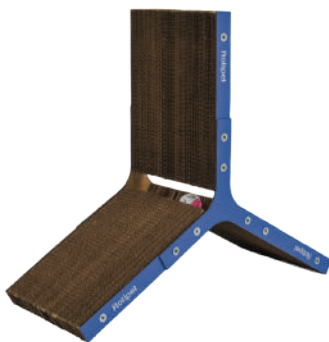

CONSUMER DIMENSION

46X52X21 CM

PACKAGE DIMENSIONS

41X21X13 CM

Item Code

RTP 2034

Yellow

Orange