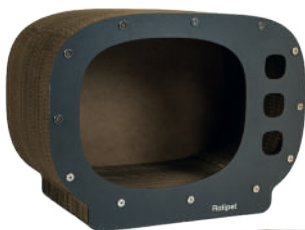

DIMENSION
50X37X27 CM

Item Code
RTP 2006