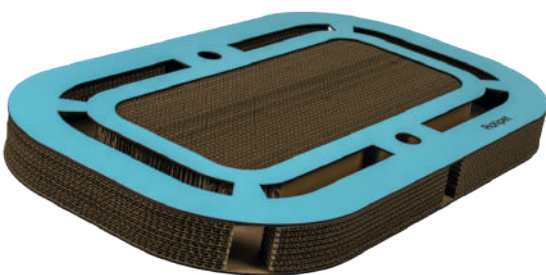

Item Code

RTP 2045

Creamy White

Cotton Pink

Baby Blue

Black