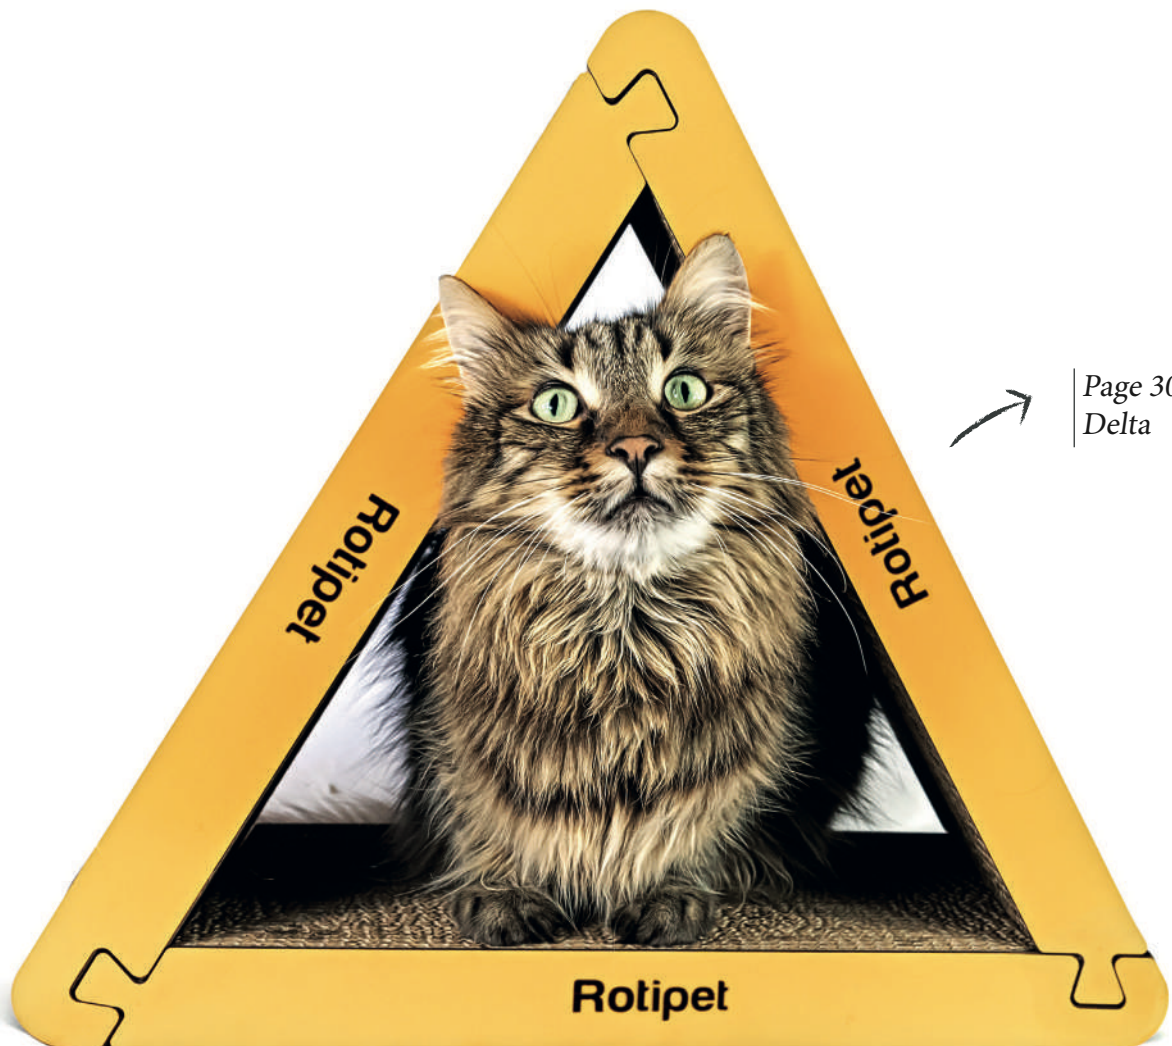

Similar to Orbit, in this model as well, the existing figure (see above) can be changed according to your preference .

Dark Wood

Creamy White

Light Wood

Black

Cotton Pink

Baby Blue

LARGE

CARDBOARD CAT SCRATCHERS

Page 30
Delta

COFFEE

Coffee, tea, or your cat? Why choose when you can have them all! Presenting the perfect coffee or tea table for your home, where your cats can scratch or snooze to their heart's delight. It's the ideal blend of functionality and feline comfort, ensuring both you and your furry friend can enjoy your downtime together.