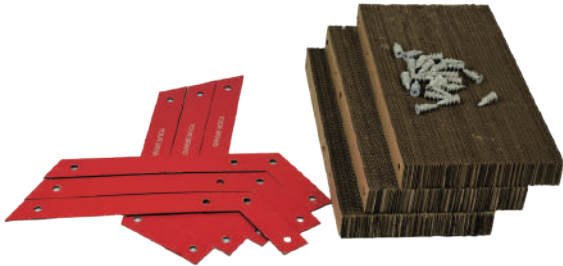

Black

WALL

Top-notch scratching spot: Wall. Keep walls clean while giving your pets a perfect playground. Let them scratch, nap, or do their daily exercises hassle-free. Assemble in minutes with just a common screwdriver and transform into a fun activity area for your furry friend.