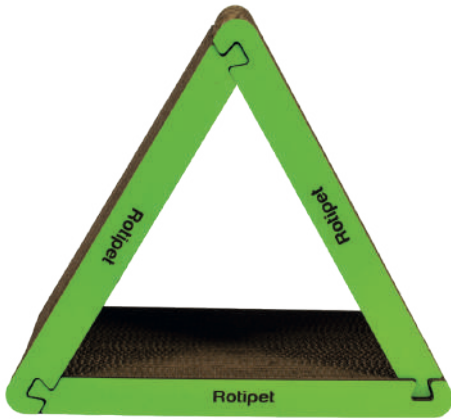

Anthracite

Creamy White

Black

Yellow

For our
big hearted
little friends

Rotipet focuses on enhancing pet wellness. We create natural, safe, and practical scratchers, always keeping the pets' needs in our mind. Committed to sustainability, all our products are crafted from eco-friendly materials, helping protect your furniture from damages. With Rotipet, you're not just getting a scratcher; you're investing in your pet's well-being and the planet's future.

DELTA

DIMENSION
44X40X20CM

Item Code
RTP 2029

DIMENSION
44X40X20CM

Item Code
RTP 2029 C

Rotipet Delta lets you savor the pleasure of scratching! Its sturdy triangle design ensures it becomes your cats' favorite. With the ability for your cats to freely scratch different surfaces simultaneously, they're learning to share at home! You have the option to choose from MDF color selections or patterned cardboard. Enhance your cats' scratching experience with Rotipet Delta today!