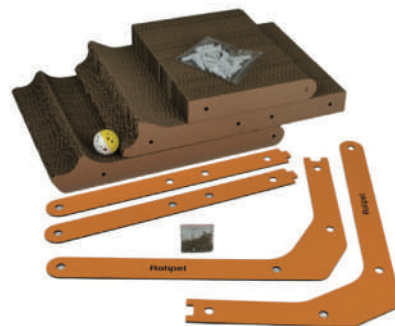

WALL

Top-notch scratching spot: Wall. Keep walls clean while giving your pets a perfect playground. Let them scratch, nap, or do their daily exercises hassle-free. Assemble in minutes with just a common screwdriver and transform into a fun activity area for your furry friend.

CONSUMER DIMENSION
63x40x21 CM

PACKAGE DIMENSIONS
48x21x17 CM

Item Code
RTP 2051

Dark Wood

Light Wood

Orange

Green

Blue

Black