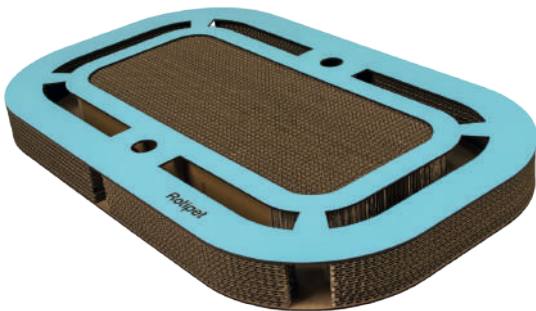

Item Code

RTP 2045

Creamy White

Cotton Pink

Baby Blue

Black