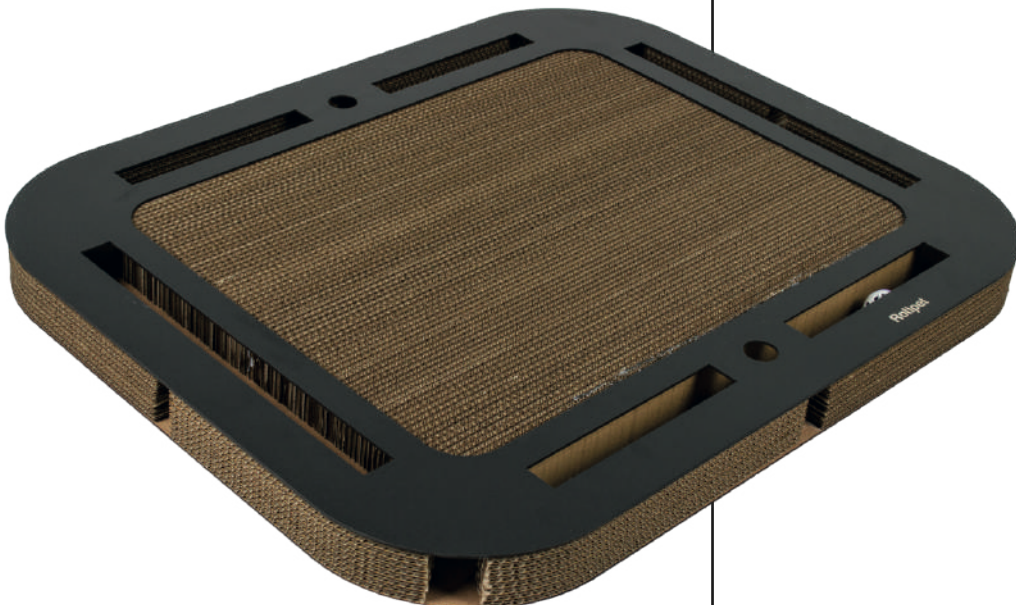

Rotipet

43

For our
big hearted
little friends