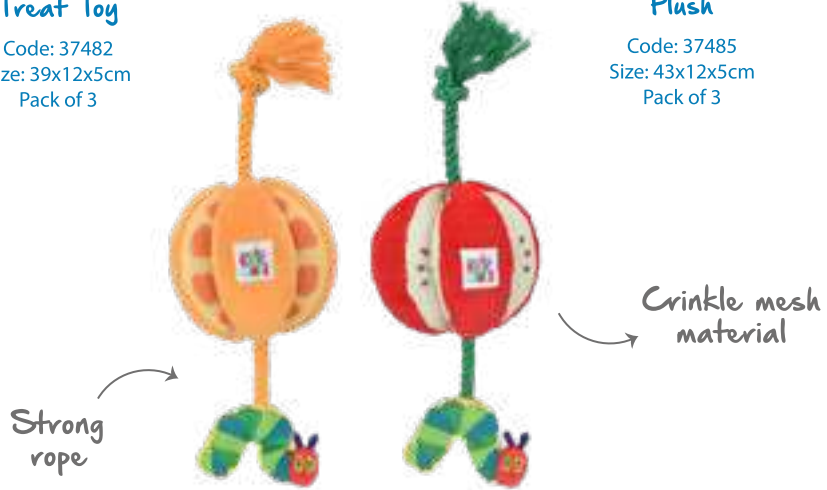

Soft plush

The Very Hungry Caterpillar™ Treat Toy

Code: 37482
Size: 39x12x5cm
Pack of 3

The Very Hungry Caterpillar™ Plush

Code: 37485
Size: 43x12x5cm
Pack of 3

The Very Hungry Caterpillar™ Rope Tug

Code: 37483 Orange
Code: 37484 Apple
Size: 38x11x11cm
Pack of 3