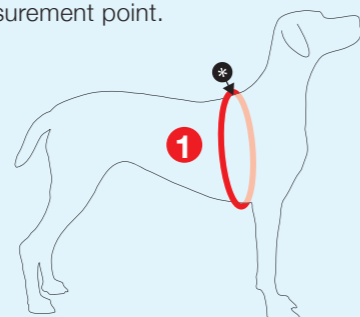

SIZECHART

NEW

curli TAILORED ERGO FIT
Optimized for your dogs body size.

Perfect Fit Sizechart

A COMPLETE SIZE RANGE FOR A TAILORED FIT FOR YOUR DOG.

- 3XS
- 2XS
- XS
- S
- M
- L
- XL
- 2XL
- 3XL
- 4XL

1

CHEST CIRCUMFERENCE, MEASURED AT THE WITHERS

cm	26.7 – 30.1	30.2 – 33.8	33.9 – 38.2	38.3 – 43.3	43.4 – 49.0	49.1 – 55.4	55.5 – 62.7	62.8 – 70.1	70.2 – 78.9	79.0 – 92.0
inch	10.51 – 11.85	11.86 – 13.3	13.31 – 15.03	15.04 – 17.04	17.05 – 19.29	19.3 – 21.81	21.82 – 24.68	24.69 – 27.6	27.61 – 31.06	31.07 – 35.24

WEIGHT (Reference average dog weight)

kg	1.5 – 3.0	2.0 – 4.0	3.5 – 5.5	4.5 – 8.0	6.5 – 10.5	9.0 – 13.0	11.5 – 18.0	16.5 – 24.0	22.0 – 31.0	28.0 – 48.0+
lbs	3.31 – 6.61	4.41 – 8.82	7.72 – 12.13	9.92 – 17.64	14.33 – 23.15	19.84 – 28.66	25.35 – 39.68	36.38 – 52.91	48.5 – 68.34	61.73 – 105.0+

Recommended curli Leash Size

Leash size	S ø 8 mm | 5/16 inch	Leash size	L ø 10 mm | 3/8 inch

HOW TO MEASURE YOUR DOGS CHEST CIRCUMFERENCE CORRECTLY

To determine the correct harness size for your dog, the chest circumference is the primary decisive measurement. When measuring the chest circumference, make sure to measure it from the withers (*) at the widest point of your dog's chest. curli harnesses are sized according to this measurement point.

Important:
Take measurements from the withers around the widest part of the chest!

curli Sizing Toolbox
Scan to get more information on how to find the right size for your dog.
mycurli.com/sizing

curli CLASSIC SIZING

Basic Harness

- XS
- S
- M
- L
- XL

CHEST CIRCUMFERENCE, MEASURED AT THE WITHERS

1	cm	28.0 – 34.0	34.0 – 40.0	40.0 – 46.0	46.0 – 54.0	54.0 – 62.0
	inch	11.02 – 13.38	13.39 – 15.74	15.75 – 18.11	18.12 – 21.25	21.26 – 24.40

HEAD CIRCUMFERENCE, MEASURED WITH EARS ATTACHED

2	cm	max. 22.0	max. 27.0	max. 32.0	max. 37.0	max. 44.0
	inch	max. 8.66	max. 10.62	max. 12.59	max. 14.96	max. 17.32

WEIGHT (Reference average dog weight)