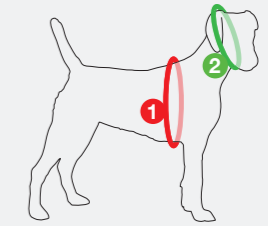

curli CLASSIC SIZING