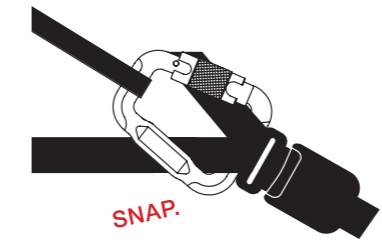

	€/\$/CHF	
S	30 cm / 11.8 inch	PN3380
L	60 cm / 23.6 inch	PN3296

✓ Easy to attach to the seat belt

✓ or on any safety ring in the car

We are often in the car with our own dogs and know that we should secure small dogs in a crate. However, this is often impractical on short journeys. A simple solution was needed. We hearkened back to our outdoor pursuits days and found the answer in mountain sports – a single-handed use system with a safety locking carabiner that can be mounted in the normal click lock of the vehicle seat belt. Used in combination with a curli harness, it provides a perfect, safe and secure solution for short distances.