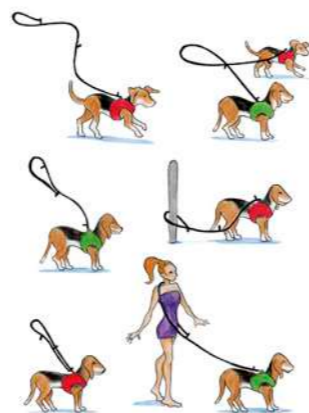

It took a long time to find the right material for our leash, because we had a clear idea of the feel and weight we required, combined with the material being able to meet our safety requirements. In addition, the lead has to be able to be held comfortably in any position.

We finally found the solution by using integrated "Tube - Nylon".

The fine weave that is exclusive to curli, meets our requirements. In addition, the material is tear resistant and long-lasting. The leash comes with a Dog Waste Bag Dispenser and sports the highest quality eyelets and carabiner.

You will be hard pressed to find a better quality lead, with this level of detail and useful as a pocket-knife, for sale anywhere.