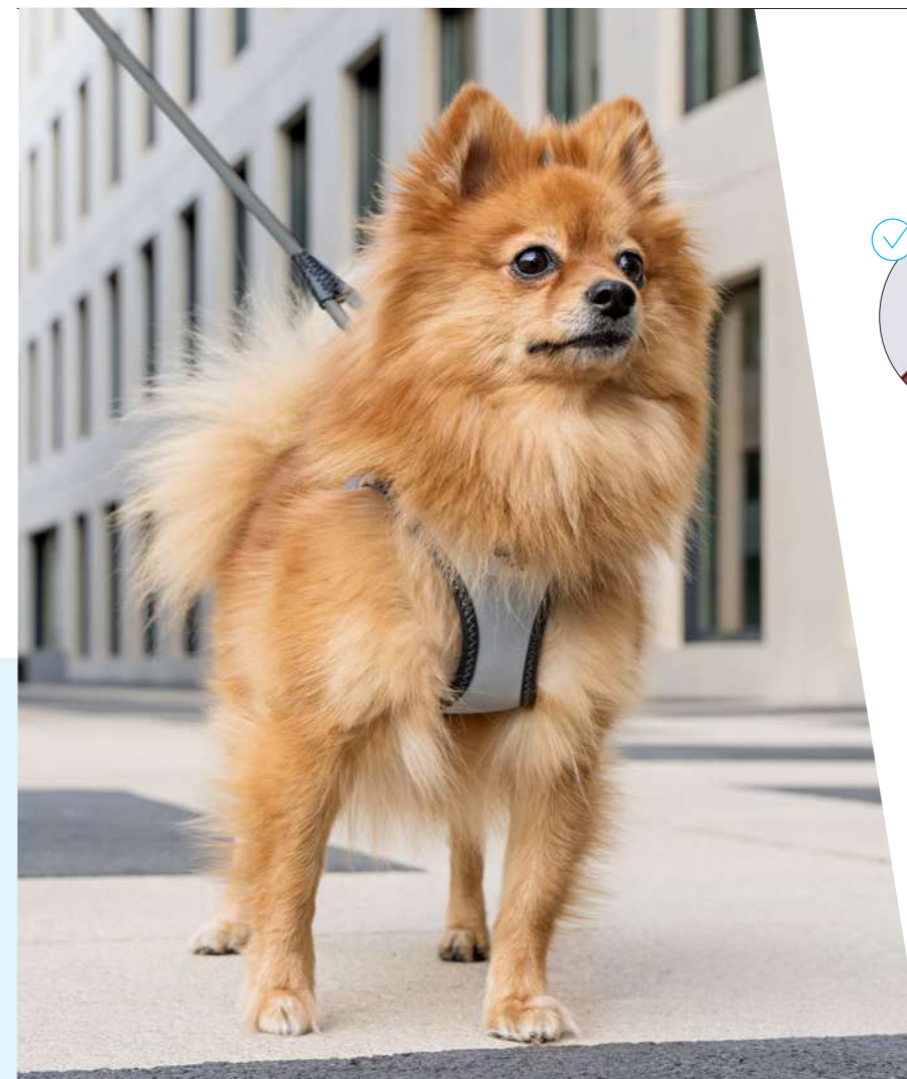

# The shock-absorbing and comfortable rope leash for chooke- and stress-free guiding and commanding

Suddenly the dog sees something and his instincts lead him to start running. This develops enormous powers, which can injure both dog and owner. That is why curli has developed a rope leash that significantly reduces the jerk when a dog is being restrained. The core and sheath of the rope can be adjusted. This is more convenient for everyone and ensures safe command transmission.

## Function & Design

- 1,8 m / 5.9 feet long
- Ø 8 mm / 0.31 inch (M) or Ø 10 mm / 0.39 inch rope diameter (L)
- For dogs up to 25 kg / 55 lb (M) or up to 40 kg / 88 lb (L)
- Shock absorbing rope for stress-free control
- Ultra-soft rope for the best comfort and safety
- Dog waste bag holder
- Snap-in safety carabiner
- Better haptic perception compared to a normal leash

## Function & Design

- 2.0 m / 6.56 ft long
- VARIO-LOCK BUCKLE to adjust the leash easily to any length
- Twist mechanism on the VARIO-LOCK BUCKLE prevents the leash from twisting
- Ø 8 mm / 5/16 inch (size S) or Ø 10 mm / 3/8 inch (size L) rope diameter
- For dogs up to 25 kg / 55 lbs (size S) or up to 80 kg / 176 lbs (size L)
- Shock-absorbing rope for stress-free control
- Ultra-soft nylon rope for the best comfortable grip and safety
- Additional eyelet as poop bag holder or additional attachment option
- Snap-in carabiner
- Better grip compared to a strap