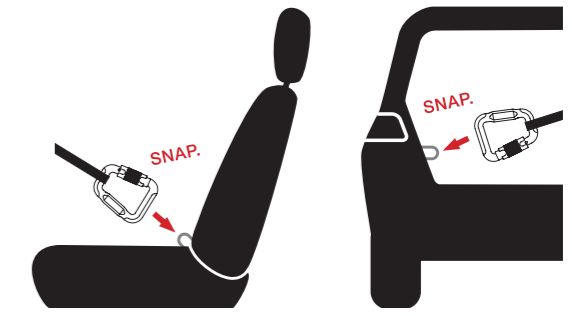

	€/\$/CHF	
S	30 cm / 11.8 inch	PN3380
L	60 cm / 23.6 inch	PN3296

✓ Easy to attach to the seat belt

✓ or on any safety ring in the car

We are often in the car with our own dogs and know that we should secure small dogs in a crate. However, this is often impractical on short journeys. A simple solution was needed. We hearkened back to our outdoor pursuits days and found the answer in mountain sports – a single-handed use system with a safety locking carabiner that can be mounted in the normal click lock of the vehicle seat belt. Used in combination with a curli harness, it provides a perfect, safe and secure solution for short distances.