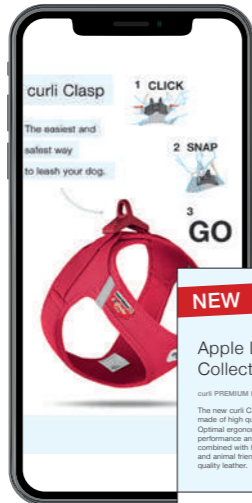

Watch Shop-in-Shop setup video!

POS SERVICE, SALES SUPPORT & MARKETING TOOLS

Convincing performance, that makes a difference

A STRONG BRAND IDENTITY - FOR YOUR SUCCESS

We are a strong partner at your side when it comes to sales support and marketing. Behind the scenes as well as in the design of the sales areas or in the dialog with your customers:

- **POS Material**
  At the curli B2B shop you can order various displays and tools for the design of your POS, to perfectly stage your curli product range.
- **Shop in Shop Solutions for extra convincing shopping experiences**
  Creating outstanding shopping experiences is the key to success when it comes to inspiring customers in the long term and generating lasting customer enthusiasm.. Thanks to our modular shop in shop solutions, we are able to make this very comfortably accessible to you and your POS.
- **Sales Training**
  With the curli Sales Training Videos or an individually arranged Sales Training you can train your team and generate an excellent basis for good sales. Provide your team with background information and industry insights, which can be easily downloaded at our Media Hub and made accessible to your team.
- **Marketing Toolbox & Media Hub**
  With the curli Media Hub, you have a marketing toolbox at your disposal that keeps you up to date in terms of communication and advertising. Use our reday to use marketing content for your company and your storytelling - whether it's in the classic print media or in the world of new media and social media. Make yourself an indispensable industry leader for your customers.

Ready to use Marketing Content, images, press releases and more.
[curli Media Hub: www.media.mycurli.com](http://www.media.mycurli.com)

On demand knowledge and training.
[curli Sales Training Videos: www.media.mycurli.com](http://www.media.mycurli.com)

Arrange an individual sales training with our experts.
sales@mycurli.com