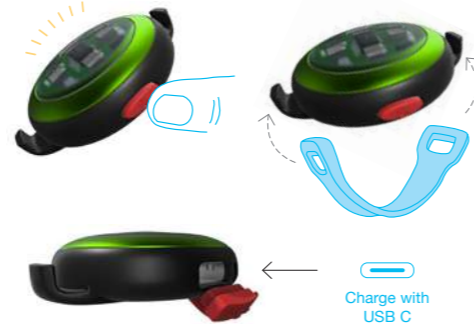

Comes with:
2 x Luumi LED's
6 x Silicone bands to mount anywhere

Function & Design

- Blue, bright LEDs of the latest generation for best visibility
- Ultra-light and small
- 6 flexible silicone straps in 3 sizes for variable fixation
- 2 Luumi LED lights per box