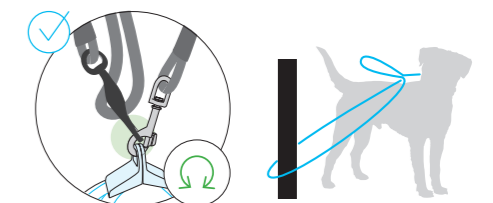

Loop the leash with the extra ring on the VARIO LOCK BUCKLE to tie your dog to objects and poles.