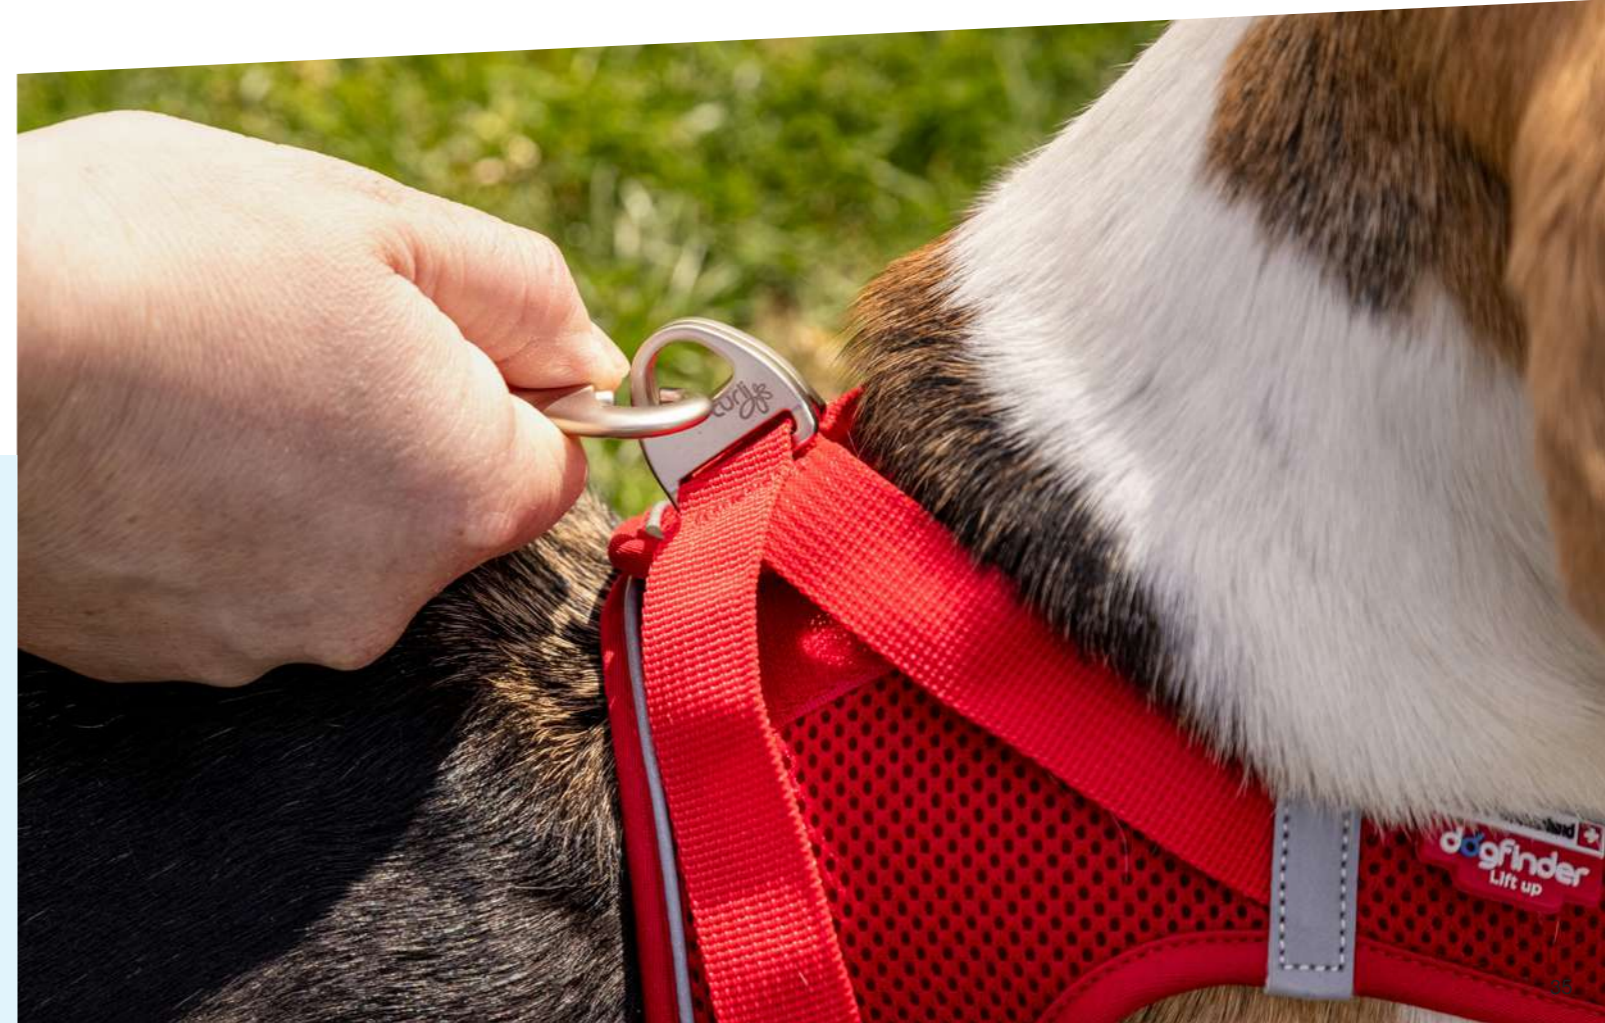

## Function & Design

Lightweight, air permeable stretch Air-Mesh cooling effect when immersed in water

59 gr / 0.13 lb (Size S)

- Magnetic D-Rings: easy to close and to connect the leash with one hand
- Step-in harness, quick and easy to put on
- Size-adjustable with Velcro fastener, easy to adjust
- Crossed webbing straps for optimal tension distribution and protection against neck injuries
- 360° reflective piping and 2 reflective stripes on the neck for extra safety in the dark
- DogFinder ID to help find your dog in case it gets lost