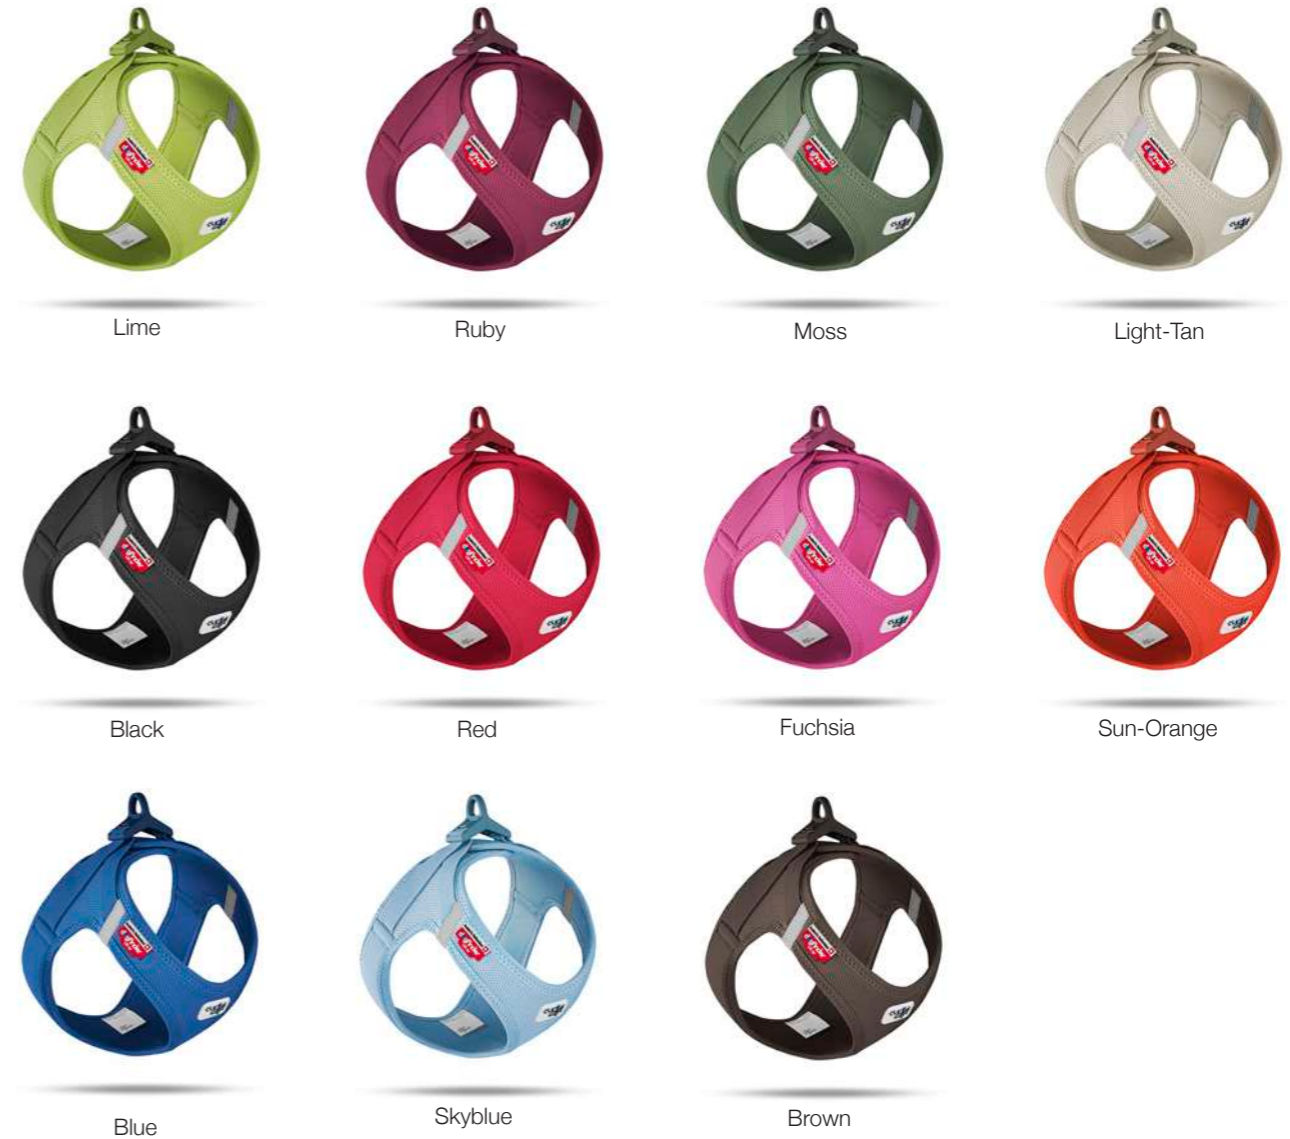

Ultra lightweight in many colors

AIR MESH

The ultra-light Air Mesh makes the Vest Harness Air Mesh a real light weight. At the same time it comes up with a special additional function: Immersed in water, it refreshes your dog on hot summer days with a soothing cooling effect. The stored water between the fabrics acts as a heat exchanger and keeps your dog nice and cool.

Function & Design

Tailored Ergo Fit with enlarged leg openings for maximum freedom of movement without chafing

Lightweight, air permeable stretch Air Mesh, cooling effect when immersed in water

42 gr / 0.11464 lbs (Size S)

- The "curli clasp" solves one of the industry's biggest challenges. Now the leash and harness can be attached with one hand
- High-strength, color-matching POM material for the clasp, withstands tensile loads of up to 100kg (220 lbs)
- "curli clasp" reduces noise and weight. Eliminates the "clicking" sound of metal D-rings
- Perfected tension distribution thanks to the straps directly worked into the seams of the harness and improved higher tension mount
- Optimized Air Mesh material for even greater comfort
- Adjustable in size with Velcro closure, easy to adjust to the body shape
- Padded buckle ensures that hair and fur is not snagged or irritated
- Reflective elements on the neck for additional safety in darkness

€/$/CHF

		Lime	Ruby	Moss	Light-Tan	Black	Red	Sun Orange	Blue	Fuchsia	Skyblue	Brown	
	Chihuahua	3XS	PN2850	PN2802	PN2809	PN2864	PN2788	PN2795	PN2829	PN2871	PN2843	PN2836	PN2857
	Yorkshire Terrier	2XS	PN2851	PN2803	PN2810	PN2865	PN2789	PN2796	PN2830	PN2872	PN2844	PN2837	PN2858
	Pomeranian	XS	PN2852	PN2804	PN2811	PN2866	PN2790	PN2797	PN2831	PN2873	PN2845	PN2838	PN2859
	Dachshund	S	PN2853	PN2805	PN2812	PN2867	PN2791	PN2798	PN2832	PN2874	PN2846	PN2839	PN2860
	Jack Russel	M	PN2854	PN2806	PN2813	PN2868	PN2792	PN2799	PN2833	PN2875	PN2847	PN2840	PN2861
	Middle Poodle	L	PN2855	PN2807	PN2814	PN2869	PN2793	PN2800	PN2834	PN2876	PN2848	PN2841	PN2862
	French Bulldog	XL	PN2856	PN2808	PN2815	PN2870	PN2794	PN2801	PN2835	PN2877	PN2849	PN2842	PN2863

Sizechart page 82