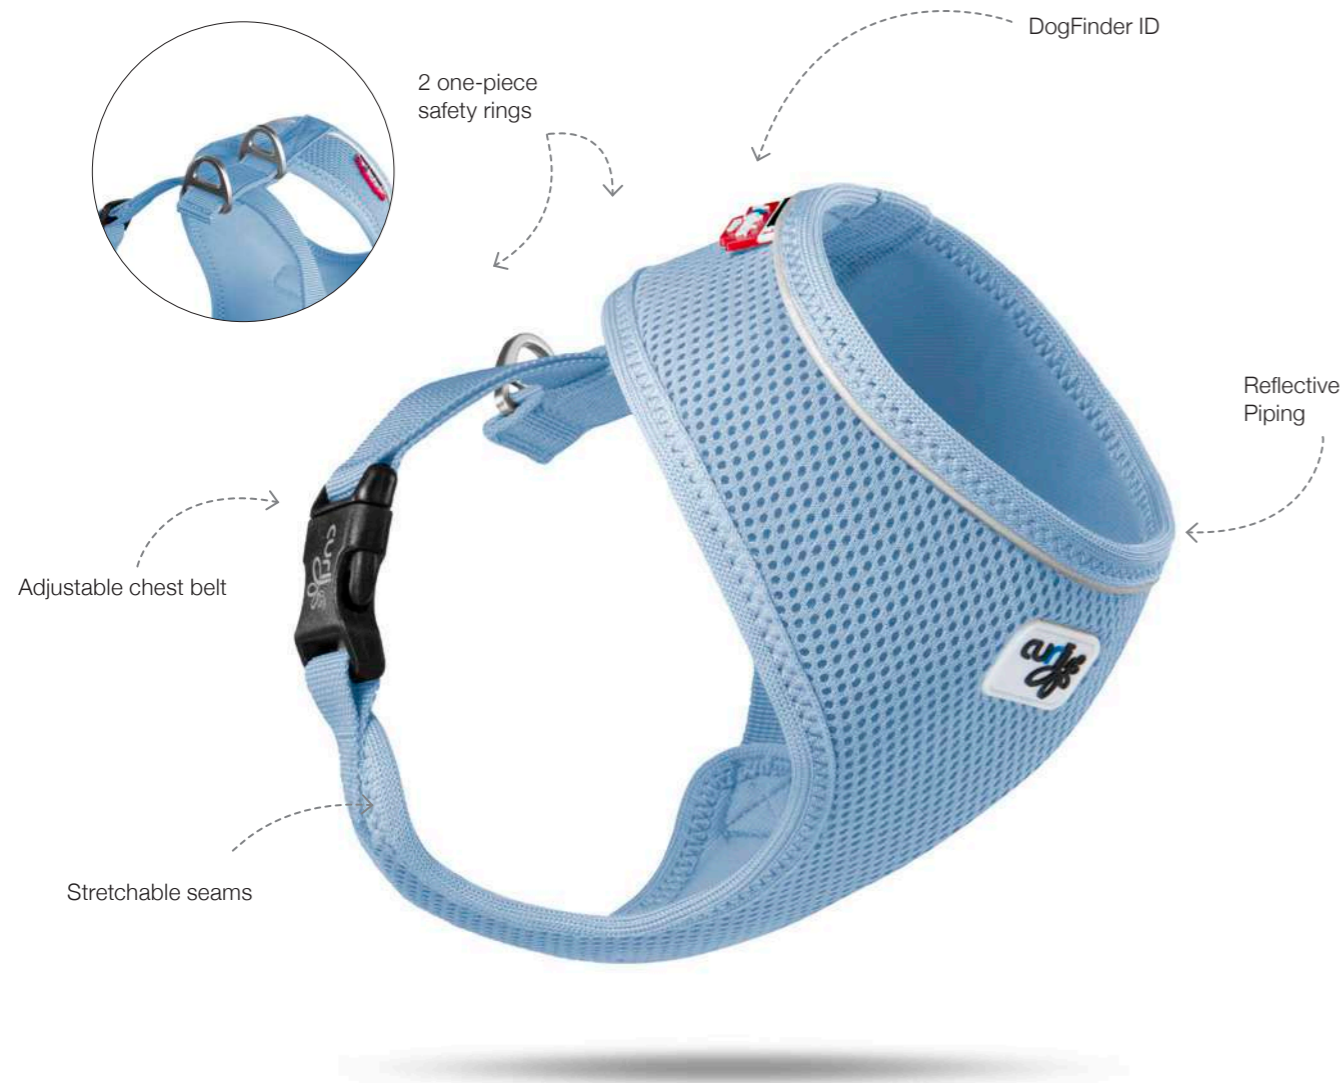

# curli Harnesses

A complete size range for a tailored fit for your dog.

BASIC

AIR MESH

CORD

THE GLOW

MAGNETIC

ADJUSTABLE NECK

# Control and communication even when the body shape is difficult

Black

Red

Skyblue

Pink

## Funktion & Design

Adjustable chest belt

Lightweight, air permeable stretch Air-Mesh cooling effect when immersed in water

42 gr / 0.092 lb (Size XS)

- Adjustable chest belt for better fitting to the chest
- Two rings to better attach the leash, in the neck for optimal control, in the back area for sports use
- Stretchable seams for flexible tension distribution
- Reflective seam at the neck for greater safety in the dark
- DogFinder ID to help find your dog in case it gets lost