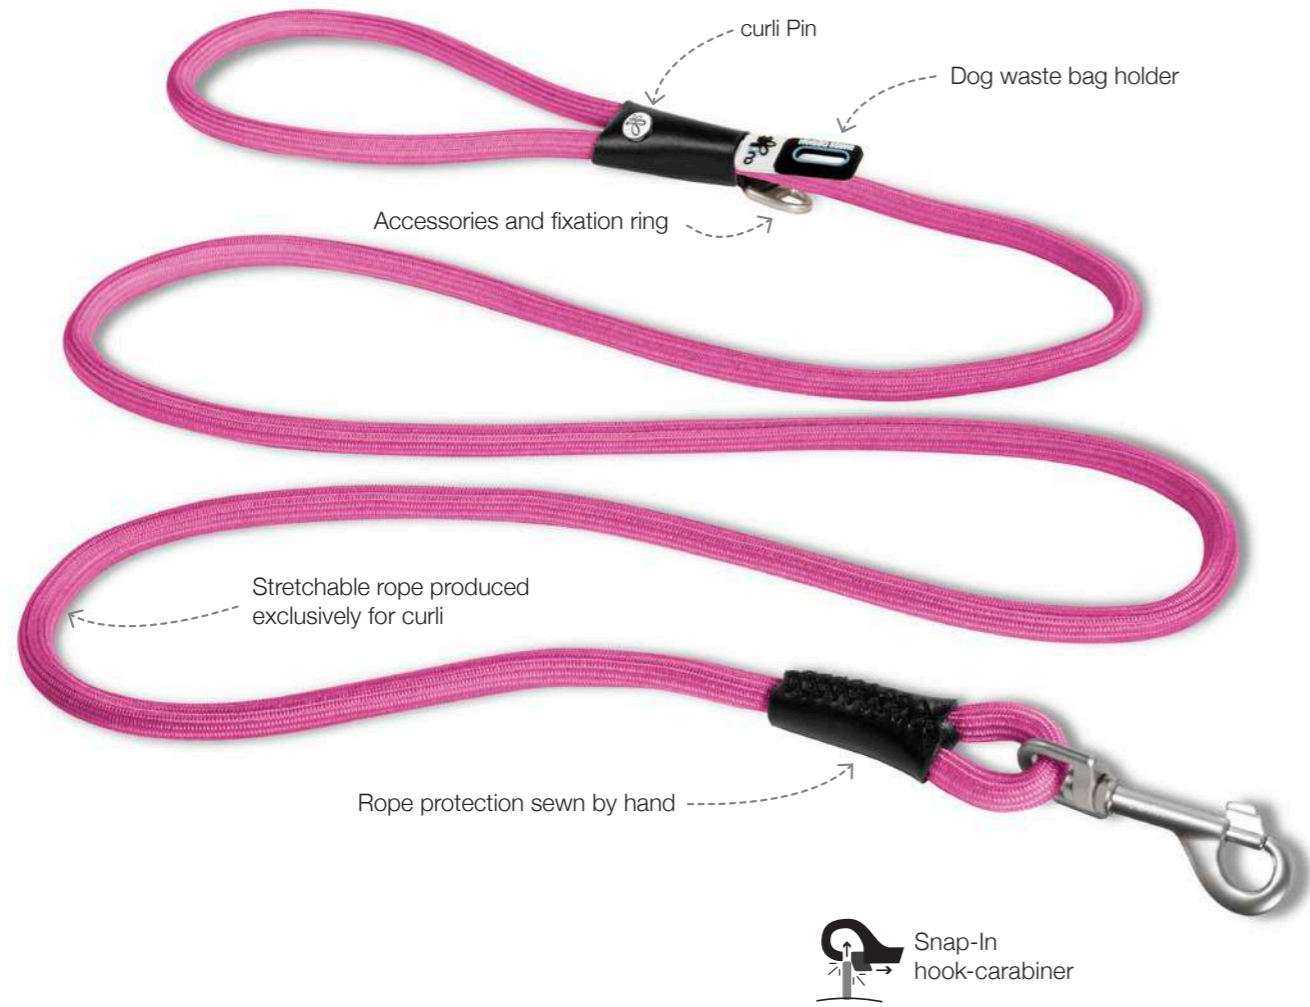

# curli Leashes

Secure guiding and controlling

STRETCH COMFORT LEASH

VARIO COMFORT LEASH

ADJUSTABLE TRAINING LEASH

ULTRA STRONG POCKET LEASH

# The shock-absorbing and comfortable rope leash for chooke- and stress-free guiding and commanding

Suddenly the dog sees something and his instincts lead him to start running. This develops enormous powers, which can injure both dog and owner. That is why curli has developed a rope leash that significantly reduces the jerk when a dog is being restrained. The core and sheath of the rope can be adjusted. This is more convenient for everyone and ensures safe command transmission.

## Function & Design

- 1,8 m / 5.9 feet long
- Ø 8 mm / 0.31 inch (M) or Ø 10 mm / 0.39 inch rope diameter (L)
- For dogs up to 25 kg / 55 lb (M) or up to 40 kg / 88 lb (L)
- Shock absorbing rope for stress-free control
- Ultra-soft rope for the best comfort and safety
- Dog waste bag holder
- Snap-in safety carabiner
- Better haptic perception compared to a normal leash