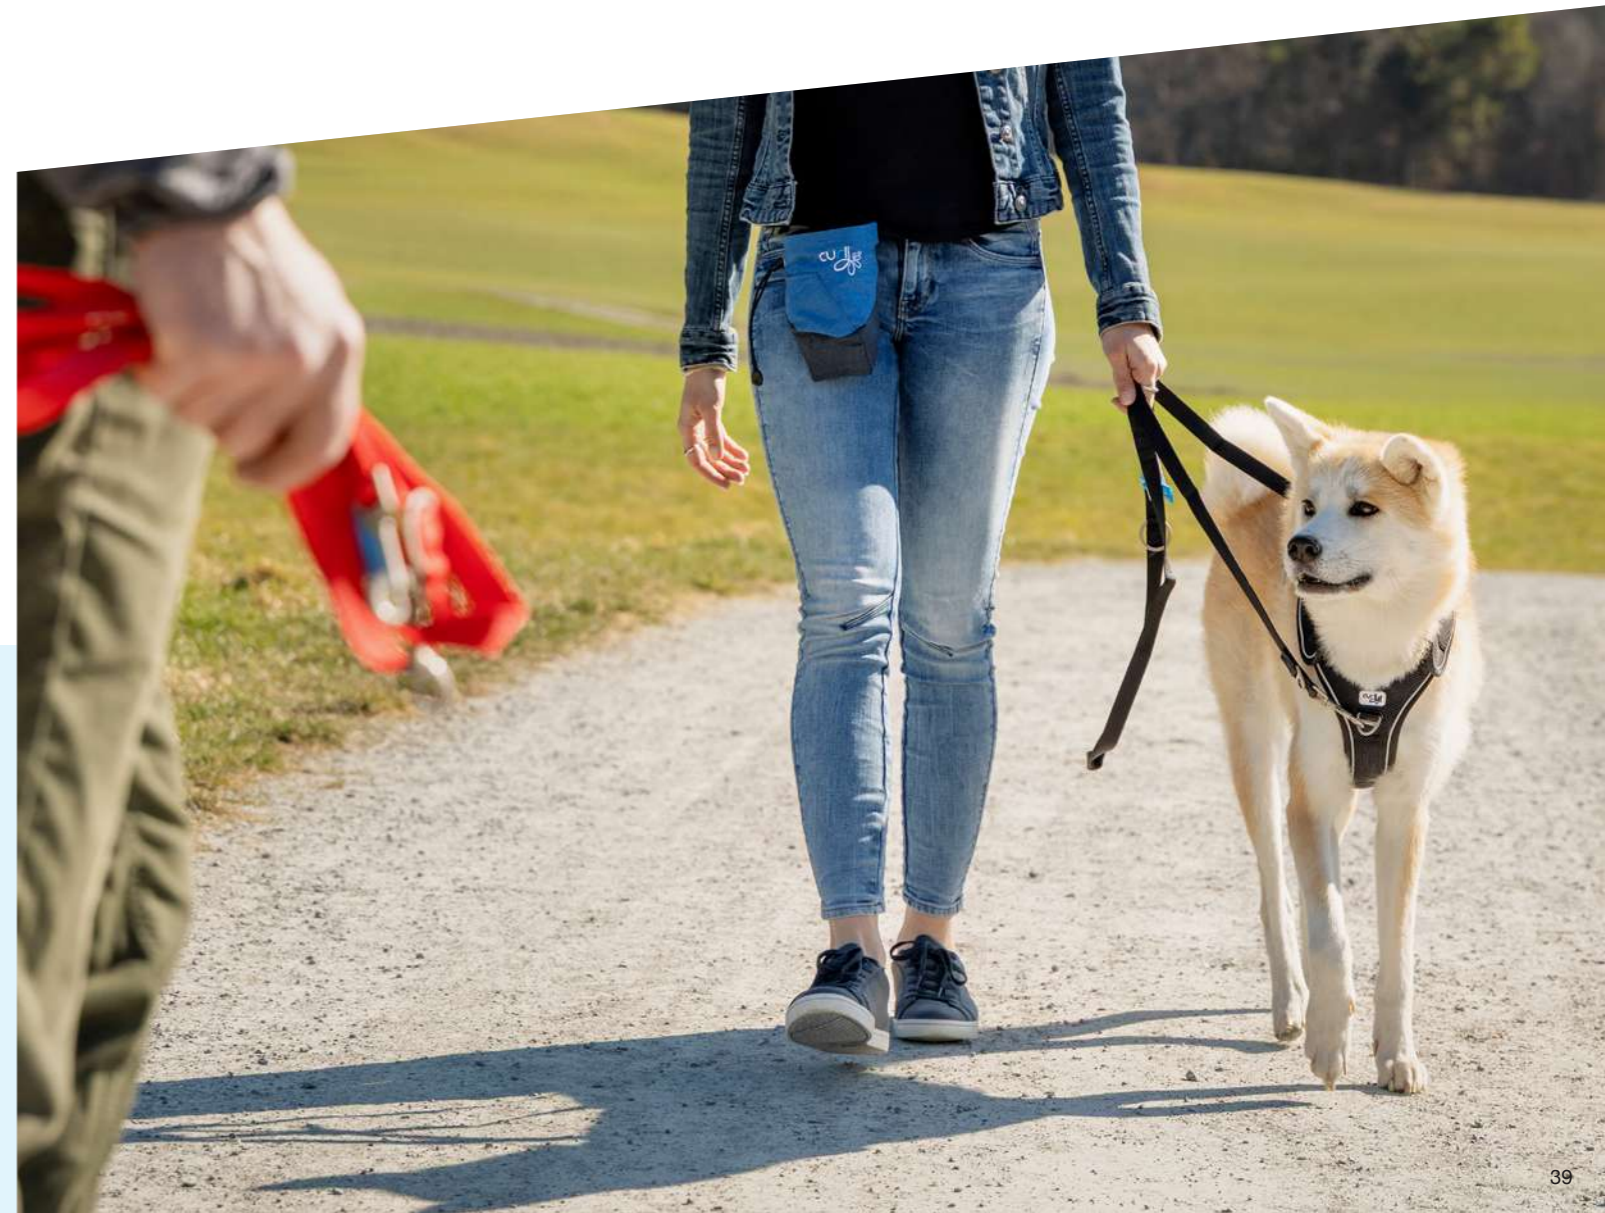

## Function & Design

Adjustable on the neck and chest

Lightweight, air permeable stretch Air-Mesh cooling effect when immersed in water

280 gr / 0.617 lbs (Size XL)

- Size adjustable around the neck and chest for an ideal fit
- Velcro closures at the neck area to help setting the neck circumference
- Padded buckles and thus no pressure points
- Three D-rings to attach the leash, on top of the neck for optimal control, in the back area for pulling use and on die front for training purpose
- All around reflective seams for extra safety in the dark
- Padded handle for holding and lifting
- Reinforced wired seams for better dimensional stability