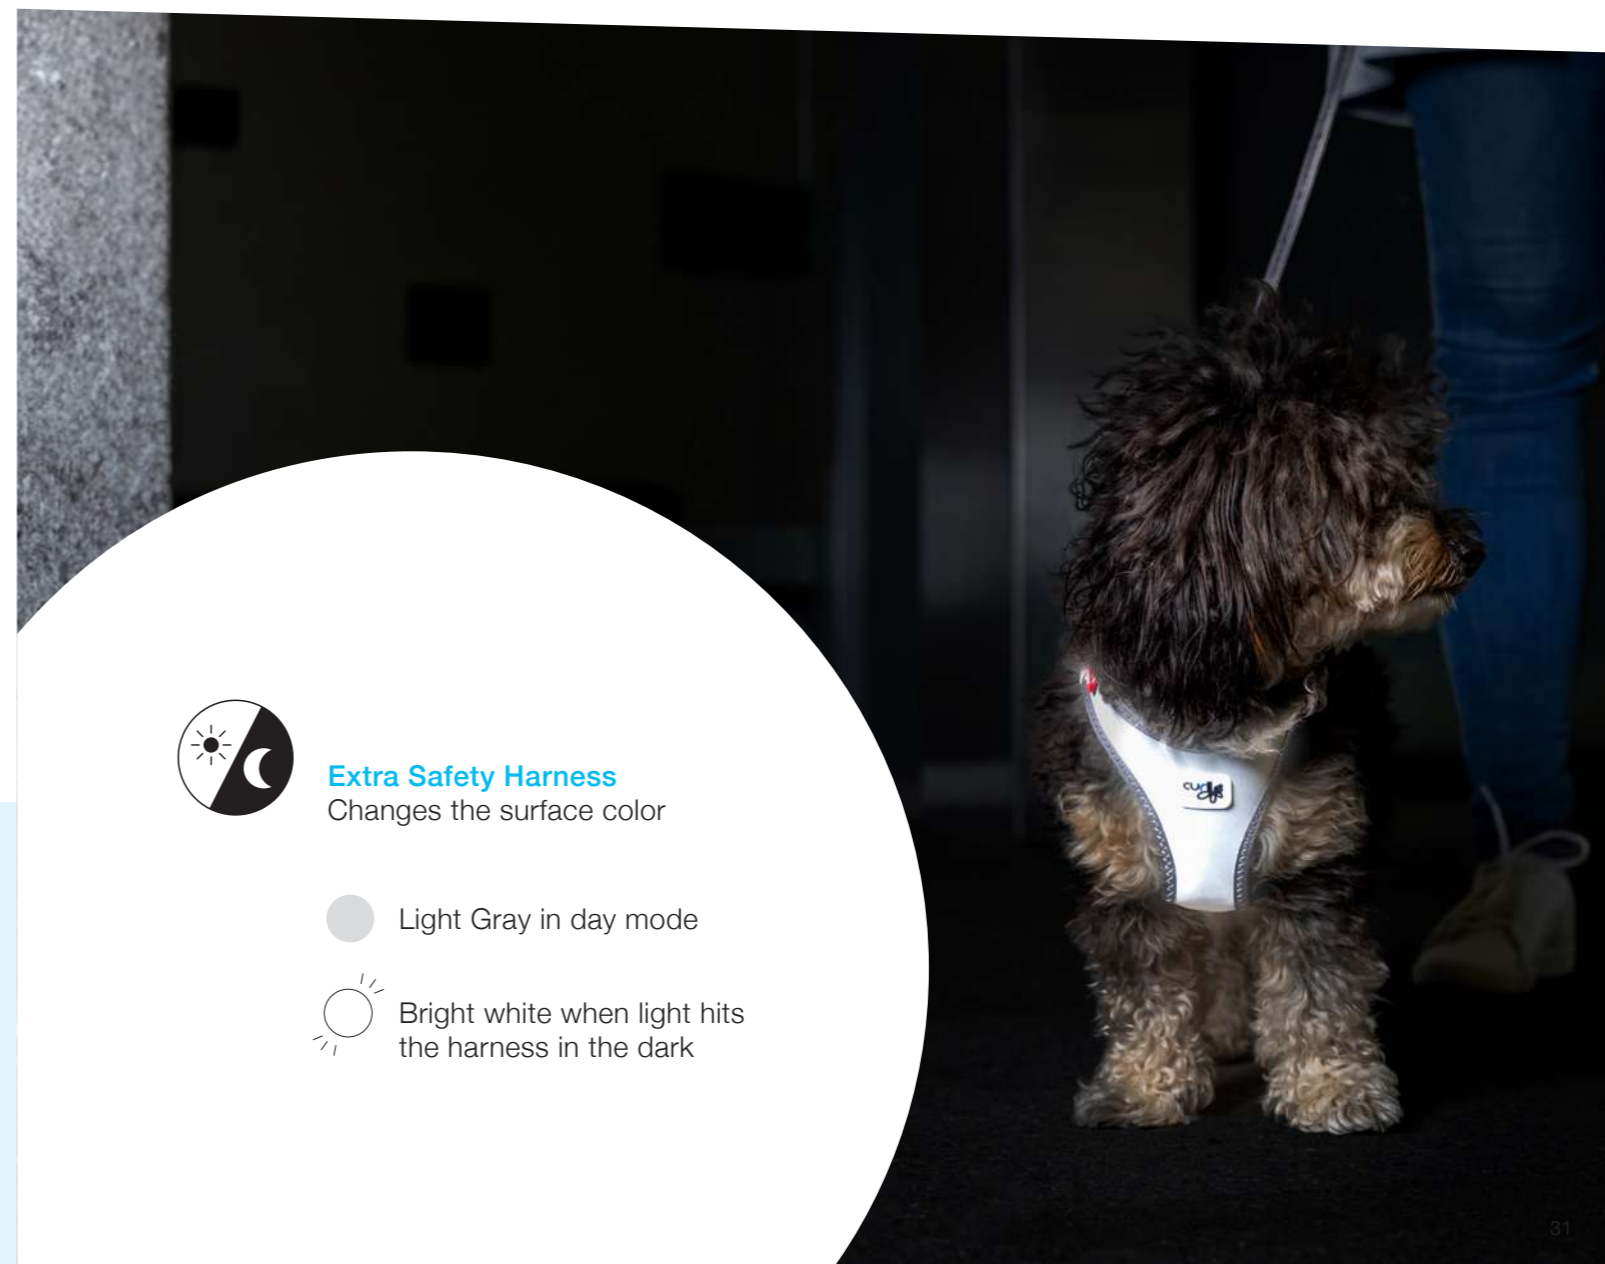

## Function & Design

Highly reflective PU ensures extra safety in the dark  
Robust and super-soft, silky surface

56 gr / 123.459 lbs (Size S)

**Extra Safety Harness**  
Changes the surface color

Light Gray in day mode

Bright white when light hits the harness in the dark

NEW

BELKA HARNESS THE GLOW

## Function & Design

Highly reflective PU ensures extra safety in the dark  
Robust and super-soft, silky surface

Light weight

- Choke-free neck design to avoid injuries to nerves and trachea
- Adjustable chest circumference for best fit
- Innovative EASY GRIP BUCKLE integrated into the harness
- Open and close without letting the buckle go
- 2 leash attachment points, for guiding and for pulling
- Padded handle to hold the dog close and to help to lift it up
- DogFinder ID to help find your dog in case it gets lost