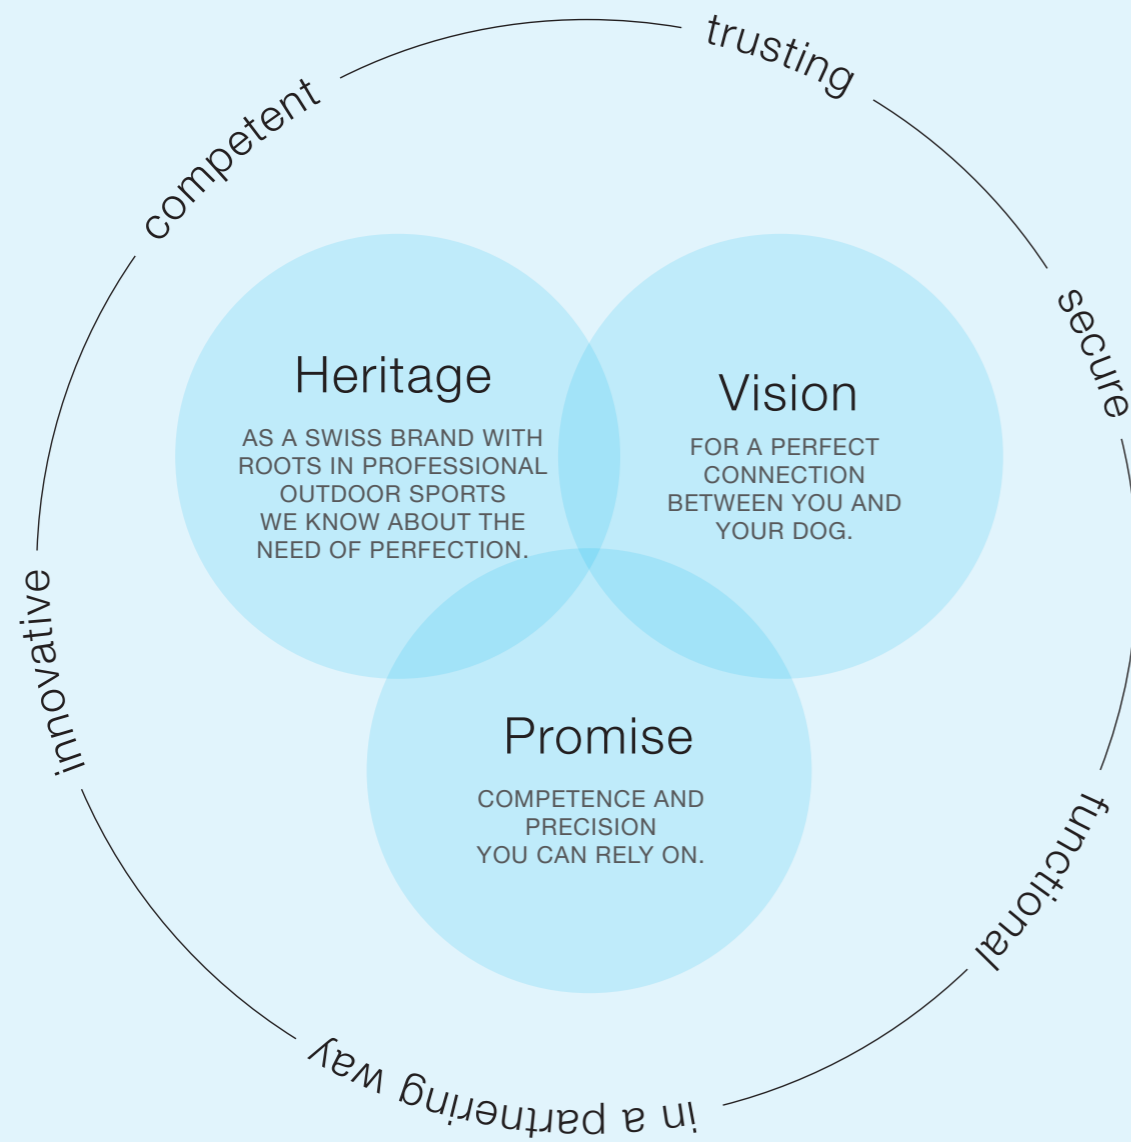

# curli – The Harness Specialists from Switzerland

## BRAND IDEA AND ORIGINS

curli has its origins in the Swiss mountains - more precisely in mountain sports. Mark Zimmermann and Roland Primus, both mountain specialist founded curli to transfer their knowledge from mountain sports to daily life and routines of the world of dogs and dog owners. The result is high-performance dog harnesses that offer maximum safety, functionality, ergonomics, performance and quality you can rely on in everyday use.

curli harnesses and leashes are developed on the basis of well-founded experience, latest scientific research and the newest, modern manufacturing processes.

„Anyone who has ever been on the mountain knows how important trust, reliable equipment and good communication are.“

## BRAND STORY – VISION