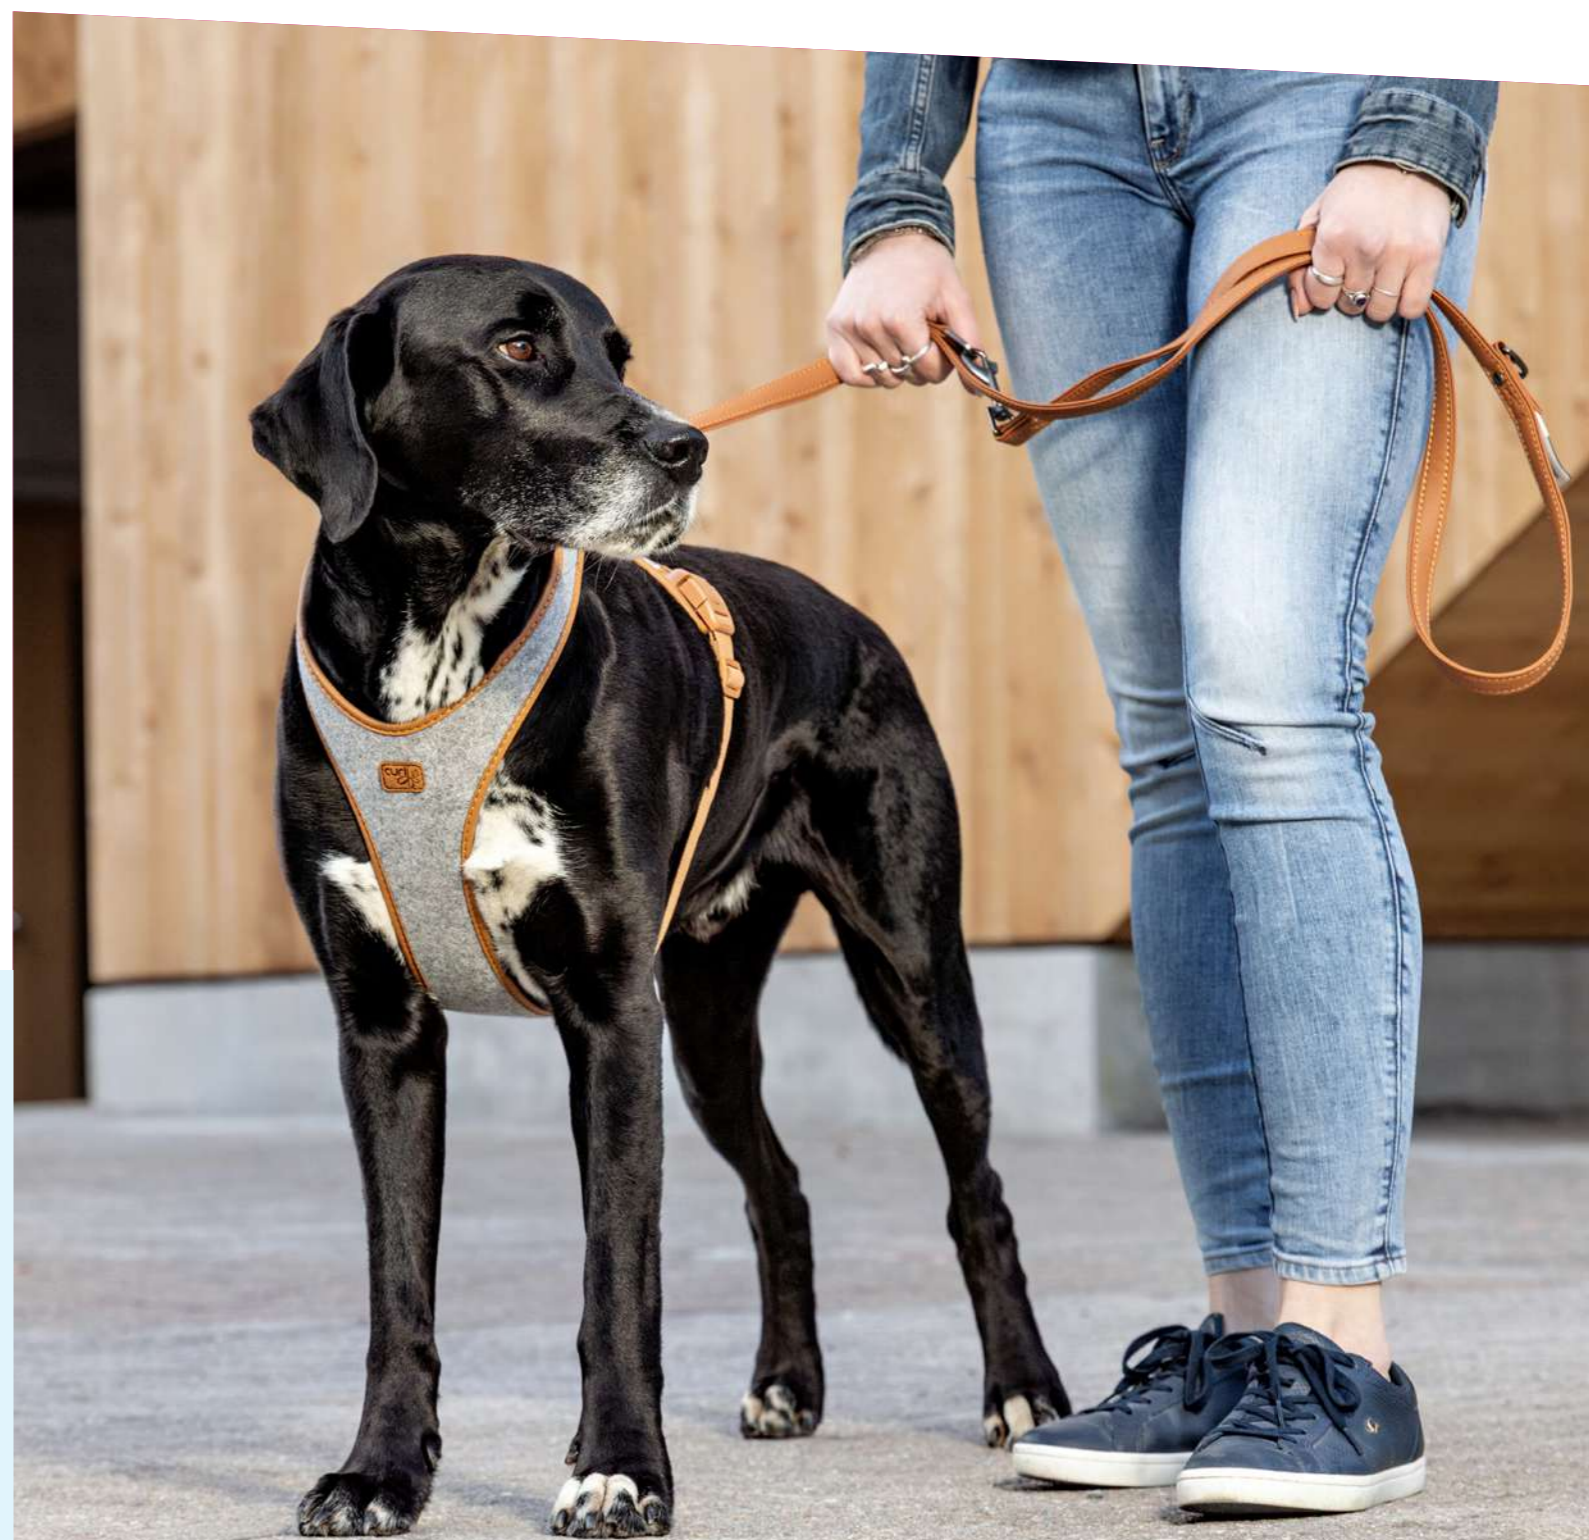

## Function & Design

- Innovative PET felt made from recycled polyester Super-soft and durable at the same time
- Light weight

- Choke-free neck design to avoid injuries to nerves and trachea
- Adjustable chest circumference for best fit
- Innovative EASY GRIP BUCKLE integrated into the harness
- Open and close without letting the buckle go
- 2 leash attachment points, for guiding and for pulling
- Neoprene padded handle to hold the dog close and to help to lift it up
- DogFinder ID to help find your dog in case it gets lost