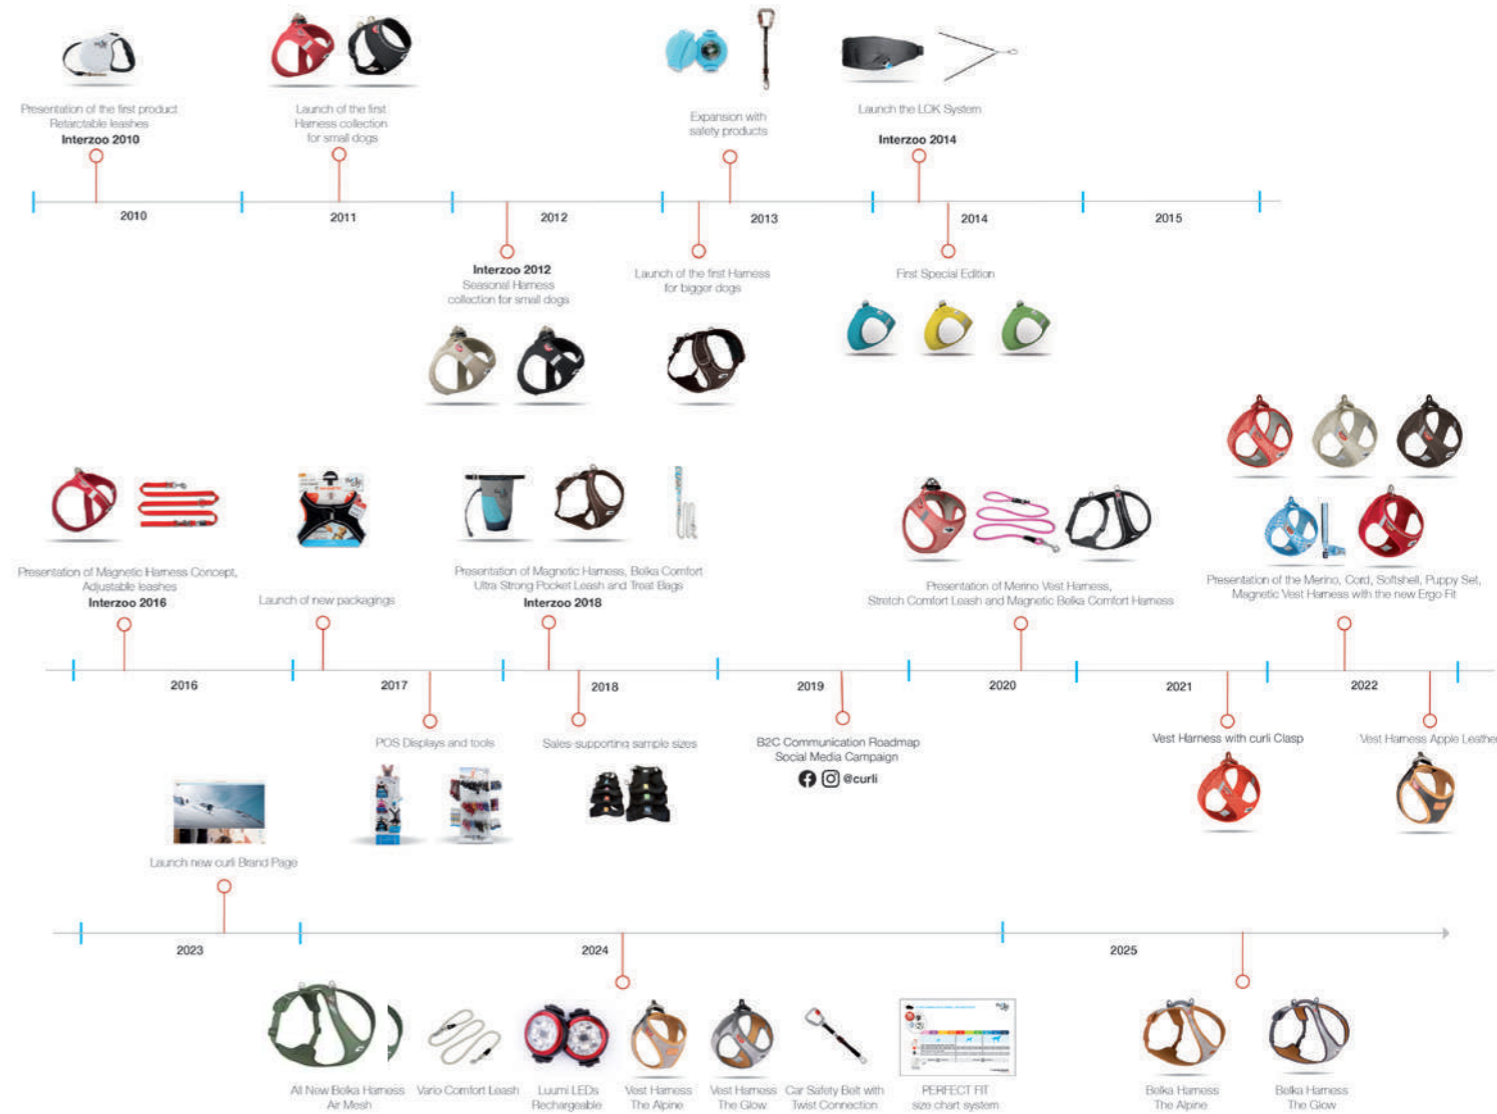

First to market innovations

WE DRIVE INNOVATION AND SHAPE OUR INDUSTRY

Thinking new, observing and analyzing trends and needs on the market and constantly bringing successful innovations to the market. This is a fundamental principle to us, making us one of the leading suppliers of premium dog harnesses and accessories.

Since 2012, we have been shaping our industry with innovative products and sales and marketing concepts for your benefit, because just like you, we know what is important when it comes to sustainably inspiring customers and gaining trust on a long term.