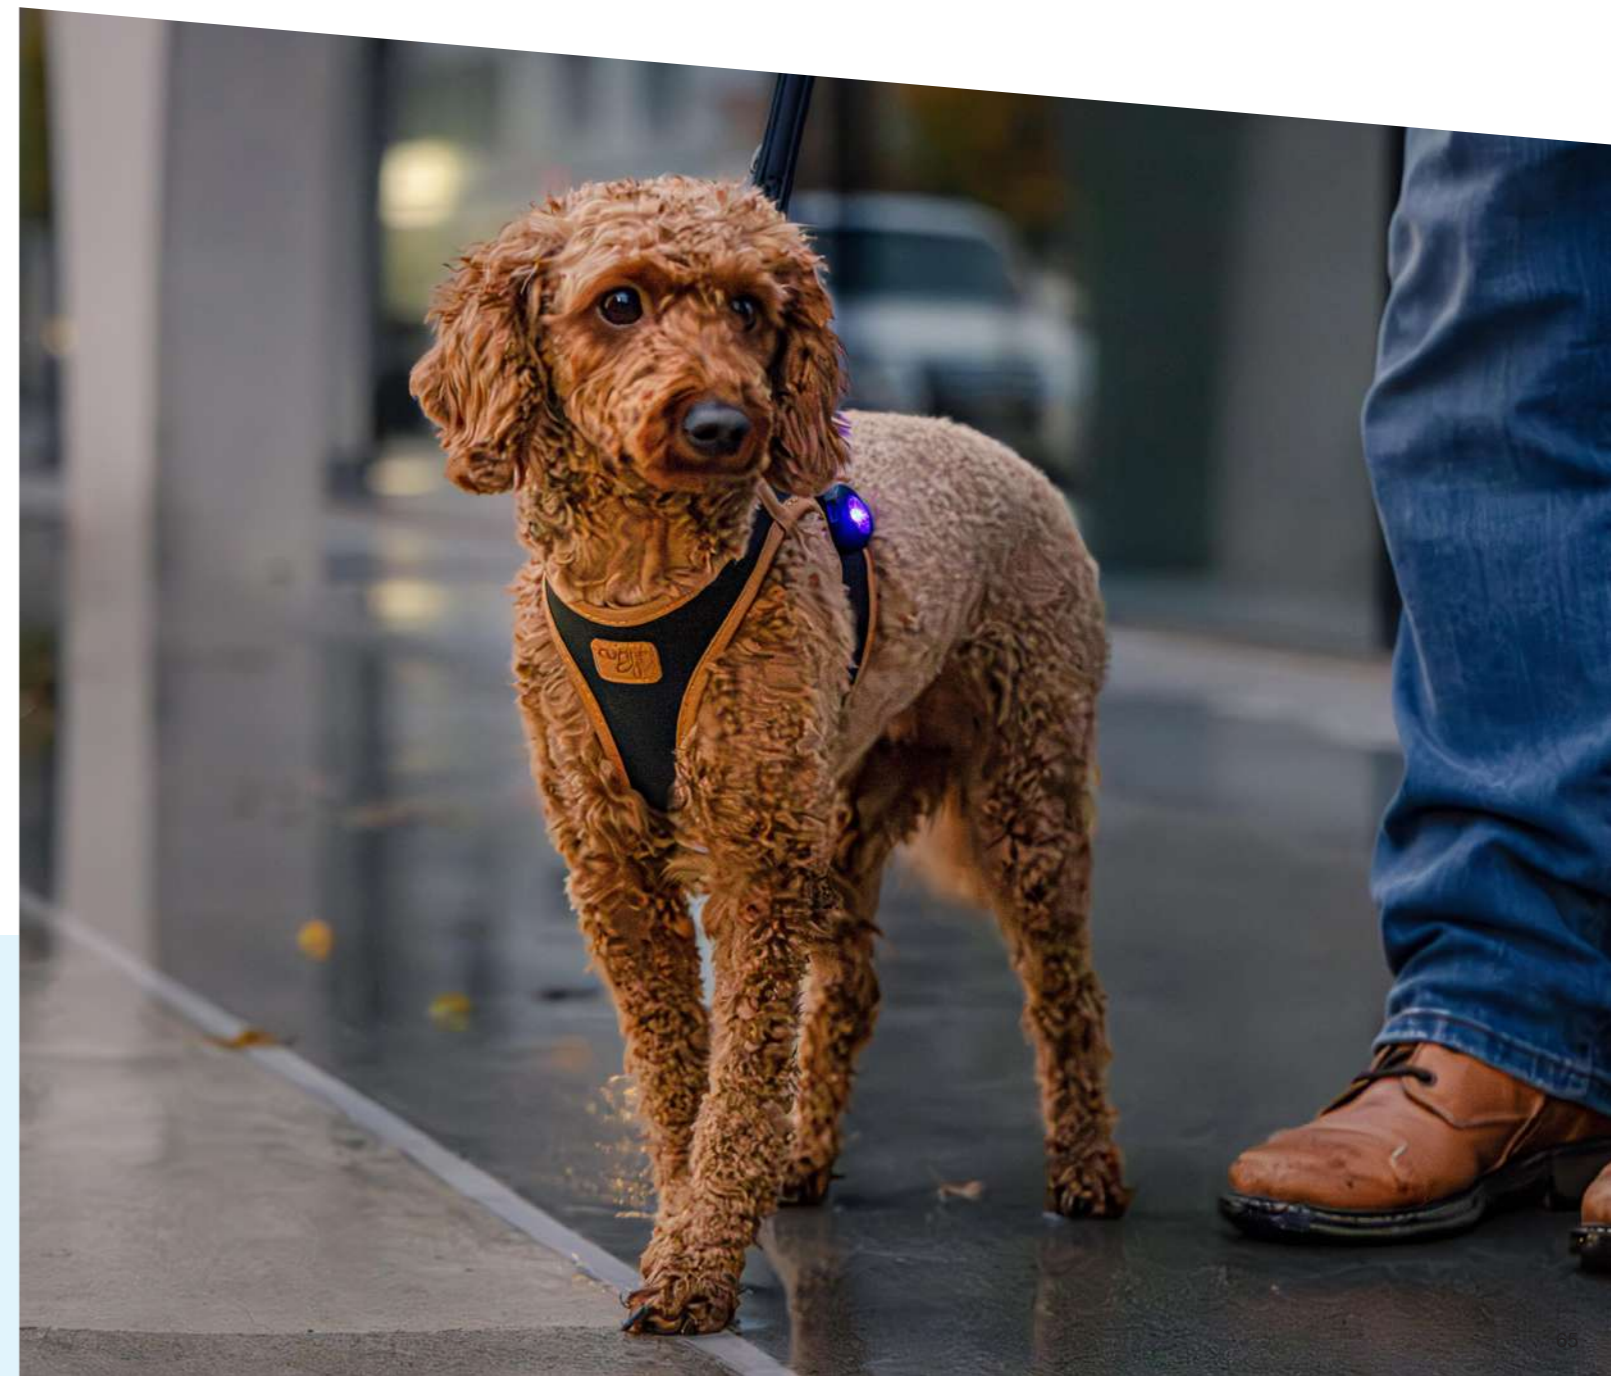

€/$/CHF

Red	Cyan	Black	White
PN1335	PN1334	PN1336	PN1337