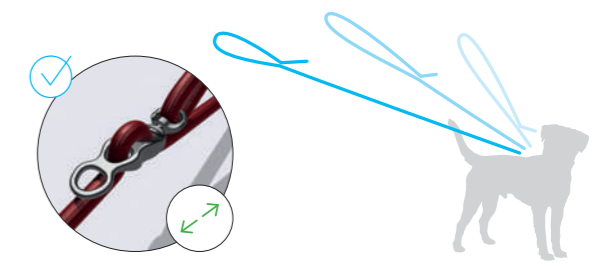

Variable length
2.0 – 1.2 m | 6.56 – 3.93 ft

Slide the VARIO LOCK BUCKLE along the leash to adjust it to any size.