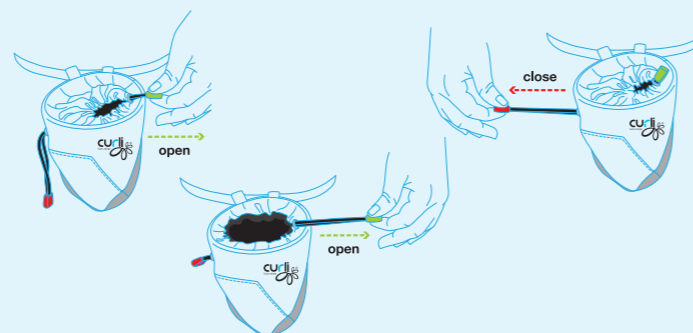

## Function & Design

- Multiple uses, with the seatbelt or, with the iso fix system in newer cars
- Two sizes S max. 30 cm / 11.8 inch and L max. 60 cm / 23.6 inch
- Length adjustable for better range of movement
- Twist connection between carabiner and nylon strap for safety, even if the dog turns in different directions

# Everything under control with just one hand

Blue

€/\$/CHF

Blue

PN2249

In our experience, training with treats works best if you have a treat easily available at any time. That's why we developed the curli Treat Bag, which is manageable with one hand. Open the bag, take out a treat and close the bag again. The elegantly shaped funnel bag is smooth, completely intuitive and doesn't involve complex mechanisms. This way, you can completely focus your attention on your training and interacting with your dog.

## Function & Design

- Innovative locking system which can be operated with one hand
- Patch pocket for the clicker or other small tools for training
- Nylon waist strap with light aluminum buckle 110 cm / 3.6 feet long
- Inner bag made of waterproof nylon material
- Abrasion-proof and easy to clean polyester outer material
- Diameter 11.5 cm / 4.5 inch, height 18.5 cm / 7.2 inch