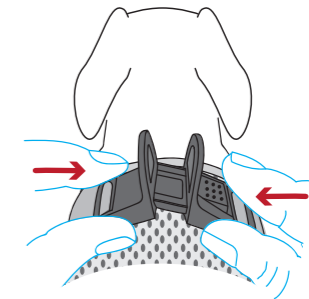

curli CLASP CLOSURE

CLICK.SNAP.GO. The world's easiest and safest harness closure

VERY EASY TO OPERATE WITH ONE HAND

Ultrastrong and safe POM-clasp
and D-ring all-in-one.
Up to 100 kg|220 lbs. / M - XL
70 kg|154 lbs. / 3XS - S

CLICK